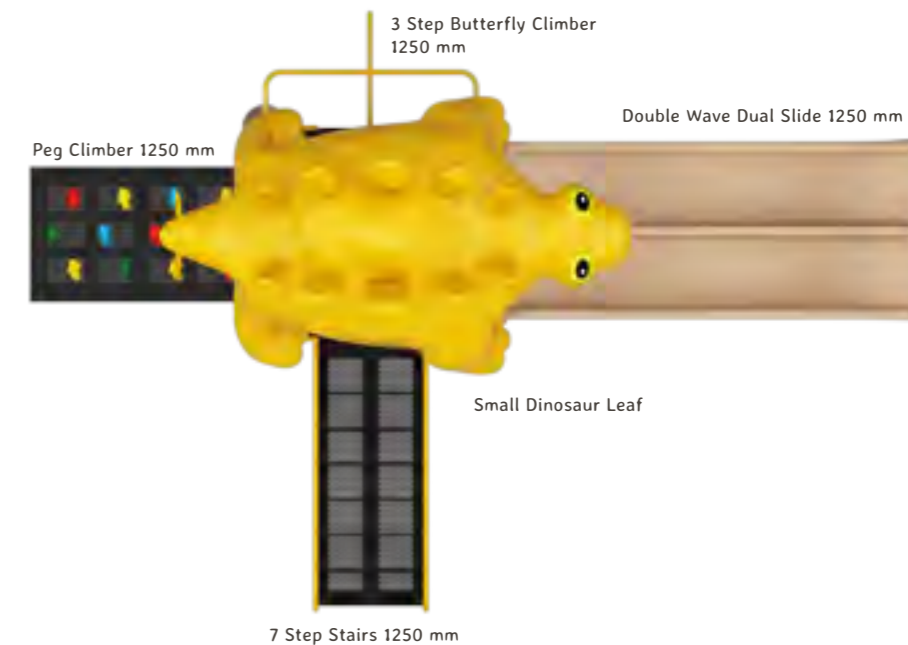

Rox

OK_D01

Top View

Actual Dimensions (L x W x H) : 16' 0" X 11' 0" X 13' 0"
Recommended Area (L x W) : 24' 0" X 18' 0"
Age Group : 3-12 years
No. of Children : 3-5

Hanging

Climbing

Gathering

Staircase

Sliding

Back View

Archie

OK_D02

Back View

Actual Dimensions (L x W x H) : 30' 0" X 19' 0" X 14' 6"
 Recommended Area (L x W) : 38' 0" X 27' 0"
 Age Group : 3-12 years
 No. of Children : 5-7

Hanging

Climbing