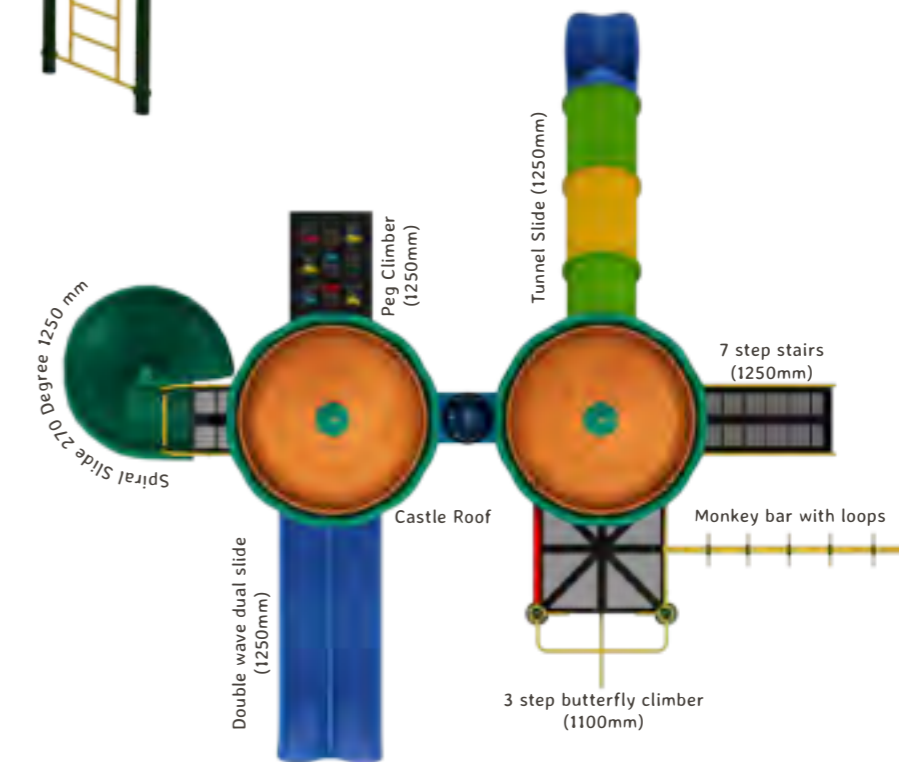

Fortress

OK_C07

-  Hanging
-  Climbing
-  Gathering
-  Staircase
-  Sliding

Actual Dimensions (L x W x H) : 24' 0" X 20' 0" X 17' 0"
Recommended Area (L x W) : 34' 0" X 30' 0"
Age Group : 3-12 years
No. of Children : 7-10

Esatate

OK_C08

Actual Dimensions (L x W x H) : 26' 0" X 22' 0" X 17' 0"
Recommended Area (L x W) : 35' 0' X 32' 0"
Age Group : 3-12 years
No. of Children : 8-10

-  Hanging
-  Climbing
-  Gathering
-  Staircase
-  Sliding