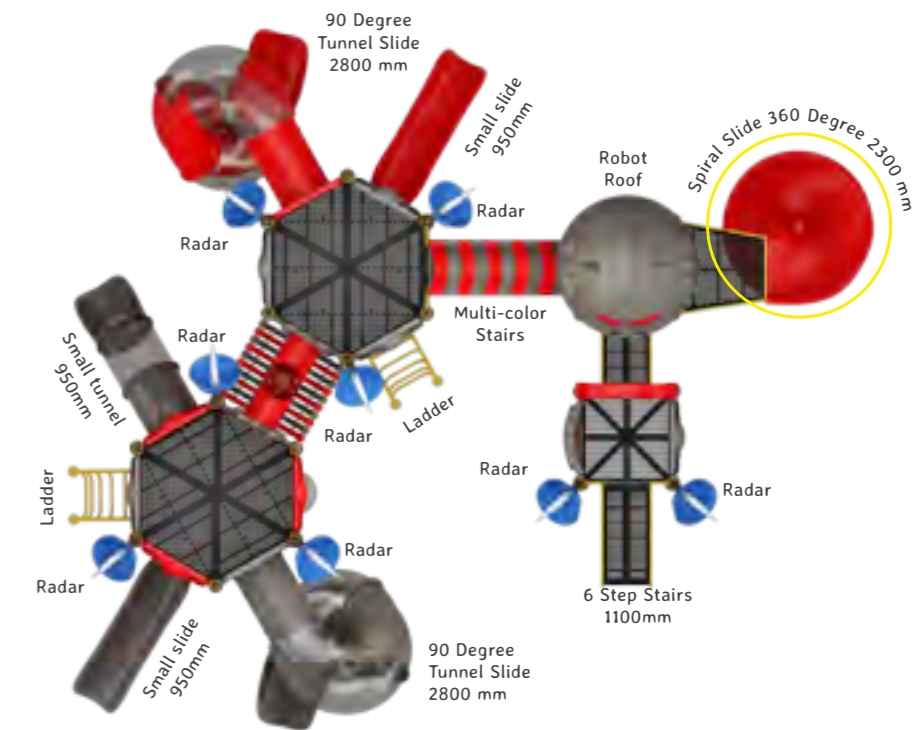

Sliding

Omega

OK_R12

Actual Dimensions (L x W x H) : 41' 0" X 35' 6" X 19' 0"
 Recommended Area (L x W) : 51' 0" X 45' 0"
 Age Group : 3-12 years
 No. of Children : 22-25

-  Hanging
-  Climbing
-  Gathering
-  Staircase
-  Sliding

Galaxina

OK_R13

-  Hanging
-  Climbing
-  Gathering
-  Staircase
-  Sliding

Actual Dimensions (L x W x H) : 35' 0" X 31' 0" X 19' 0"
 Recommended Area (L x W) : 45' 0" X 41' 0"
 Age Group : 3-12 years
 No. of Children : 15-18