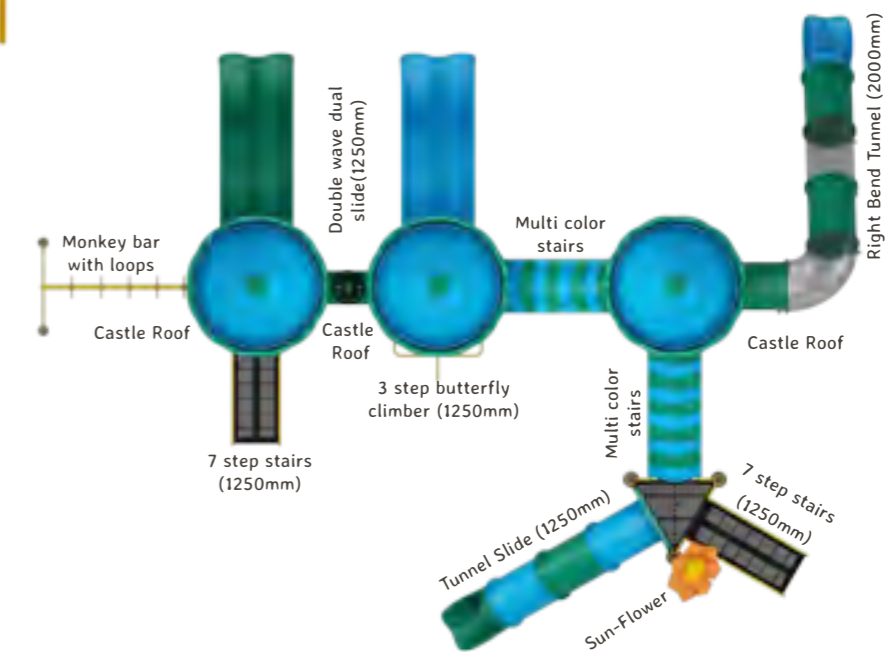

Cortege

OK_C10

Actual Dimensions (L x W x H) : 33' 0" X 16' 0" X 17' 0"
 Recommended Area (L x W) : 43' 0" X 25' 0"
 Age Group : 3-12 years
 No. of Children : 6-8

-  Hanging
-  Climbing
-  Gathering
-  Staircase
-  Sliding

Alcazar

OK_C11

-  Hanging
-  Climbing
-  Gathering
-  Staircase
-  Sliding

Actual Dimensions (L x W x H) : 36' 0" X 28' 0" X 19' 0"
 Recommended Area (L x W) : 43' 0" X 38' 0"
 Age Group : 3-12 years
 No. of Children : 12-15