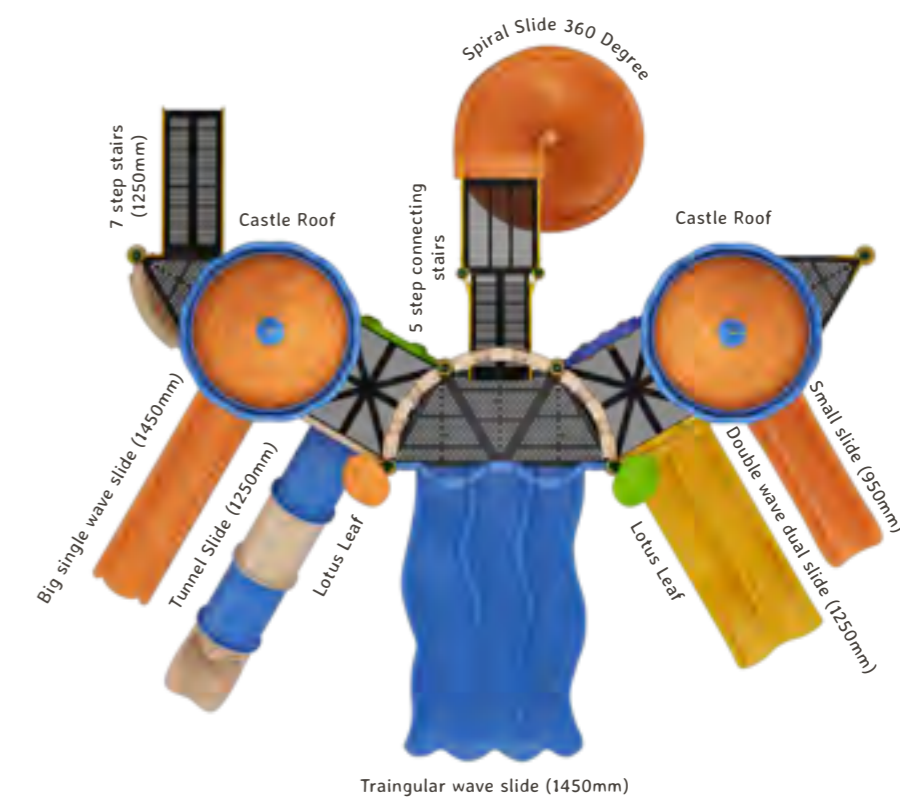

Villa

OK_C13

- Hanging
- Climbing
- Gathering
- Staircase
- Sliding

Actual Dimensions (L x W x H) : 30' 0" X 25' 0" X 22' 0"
Recommended Area (L x W) : 40' 0" X 35' 0"
Age Group : 3-12 years
No. of Children : 12-15