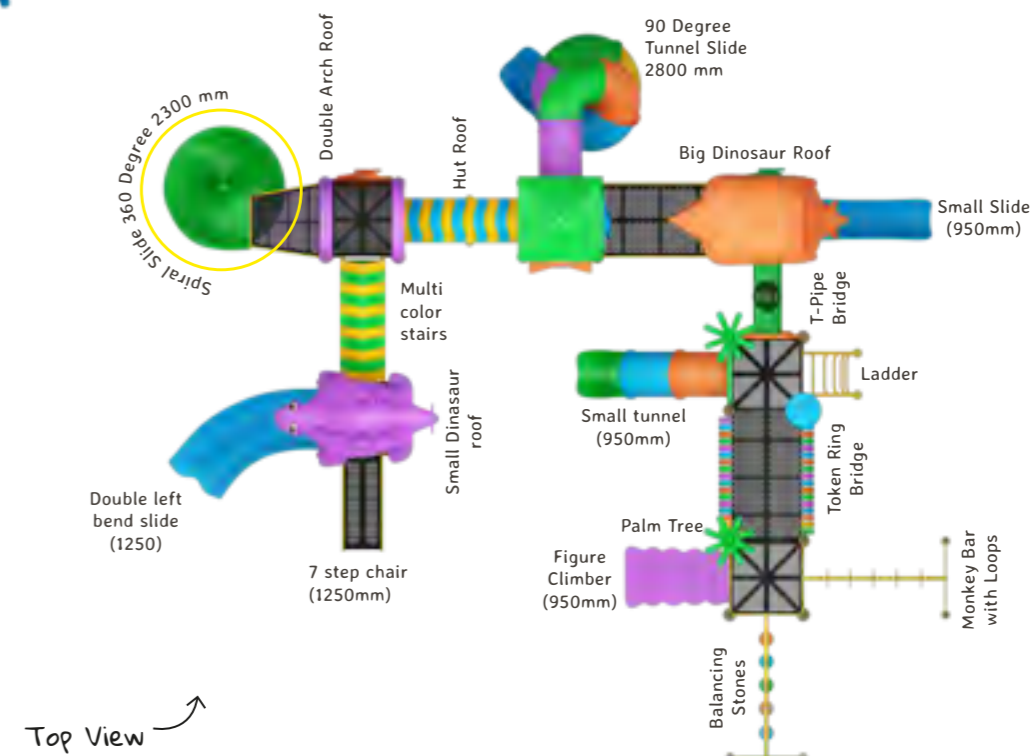

OK_D13

Back View

Actual Dimensions (L x W x H) : 44' 0" X 19' 0" X 17' 0"
 Recommended Area (L x W) : 54' 0" X 27' 0"
 Age Group : 3-12 years
 No. of Children : 10-12

-  Hanging
-  Climbing
-  Gathering
-  Staircase
-  Sliding

Top View

Arlo

OK_D14

Back View

Actual Dimensions (L x W x H) : 41' 0" X 38' 0" X 17' 0"
 Recommended Area (L x W) : 51' 0" X 48' 0"
 Age Group : 3-12 years
 No. of Children : 15-18

-  Hanging
-  Climbing
-  Gathering
-  Staircase
-  Sliding

Top View

Craig

OK_D15

Back View

Hanging

Climbing

Gathering

Staircase