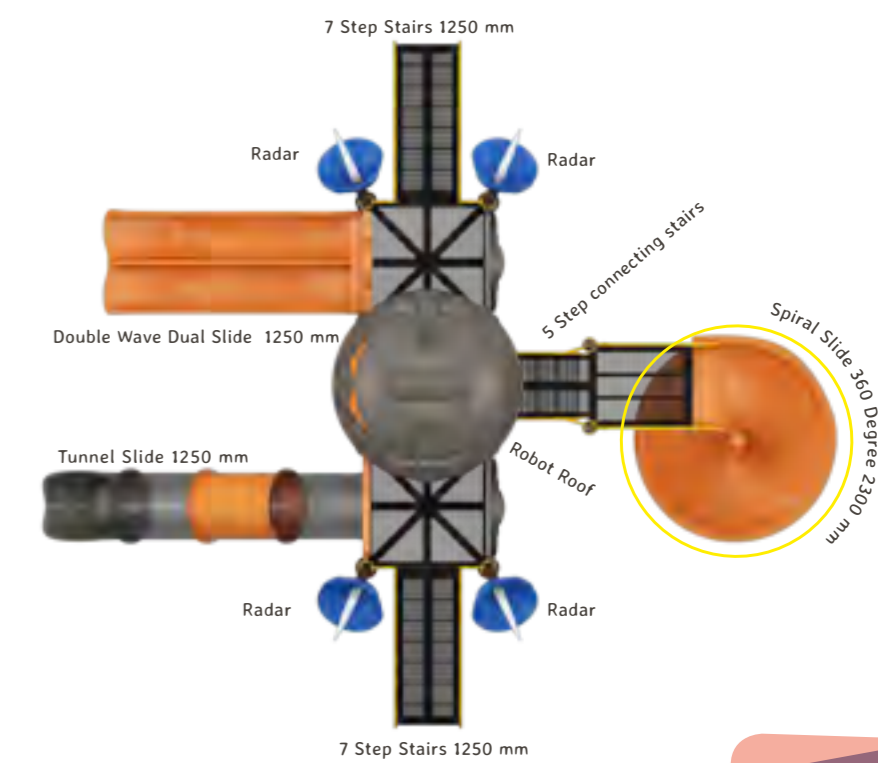

Onexus

OK_R03

Actual Dimensions (L x W x H) : 28' 0" X 18' 6" X 14' 0"
Recommended Area (L x W) : 38' 0" X 28' 0"
Age Group : 3-12 years
No. of Children : 6-8

-  Hanging
-  Climbing
-  Gathering
-  Staircase
-  Sliding

Electric

OK_R04

Actual Dimensions (L x W x H) : 31' 0" X 20' 0" X 14' 0"
Recommended Area (L x W) : 41' 0" X 30' 0"
Age Group : 3-12 years
No. of Children : 8-10

Hanging

Climbing

Gathering

Staircase

Sliding

Bot

OK_R05

-  Hanging
-  Climbing
-  Gathering
-  Staircase
-  Sliding

Actual Dimensions (L x W x H) : 24' 0" X 21' 0" X 14' 0"
Recommended Area (L x W) : 34' 0" X 30' 0"
Age Group : 3-12 years
No. of Children : 6-8