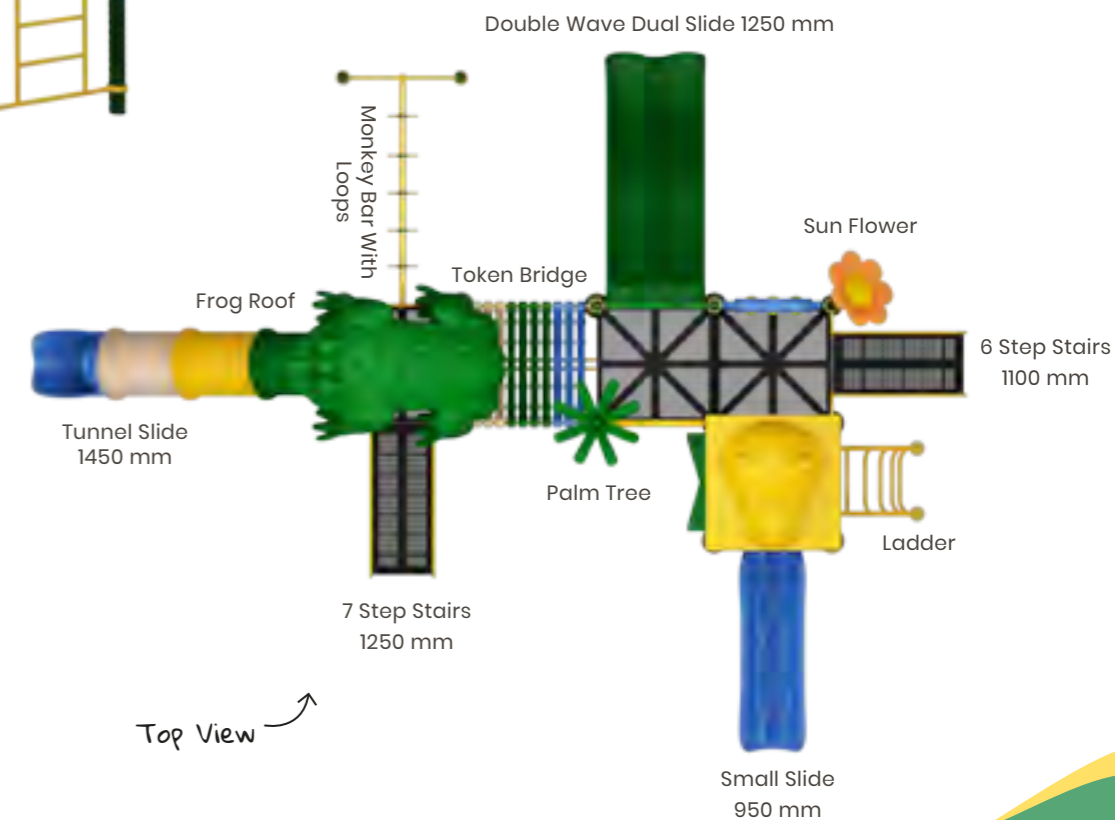

Top View

Ela

OK_N06

Back View

Actual Dimensions (L x W x H) : 31' 0" X 23' 0" X 13' 0"
 Recommended Area (L x W) : 41' 0" X 33' 0"
 Age Group : 3-12 years
 No. of Children : 8-10

-  Hanging
-  Climbing
-  Gathering
-  Staircase
-  Sliding

Top View

Farley

OK_N07

Back View

Actual Dimensions (L x W x H) : 32' 0" X 25' 0" X 12' 0"
 Recommended Area (L x W) : 42' 0" X 35' 0"
 Age Group : 3-12 years
 No. of Children : 8-10

-  Hanging
-  Climbing
-  Gathering
-  Staircase
-  Sliding