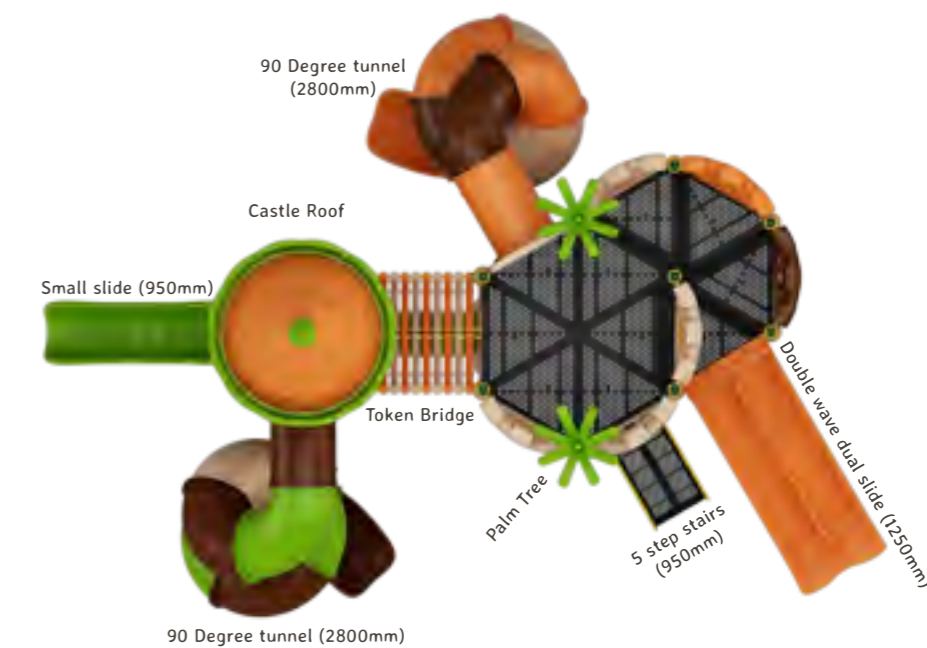

Villa

OK_C13

-  Hanging
-  Climbing
-  Gathering
-  Staircase
-  Sliding

Actual Dimensions (L x W x H) : 30' 0" X 25' 0" X 22' 0"
Recommended Area (L x W) : 40' 0" X 35' 0"
Age Group : 3-12 years
No. of Children : 12-15

Moat

OK_C14

-  Hanging
-  Climbing
-  Gathering
-  Staircase
-  Sliding

Actual Dimensions (L x W x H) : 30' 0" X 22' 0" X 22' 0"
Recommended Area (L x W) : 40' 0" X 32' 0"
Age Group : 3-12 years
No. of Children : 10-12