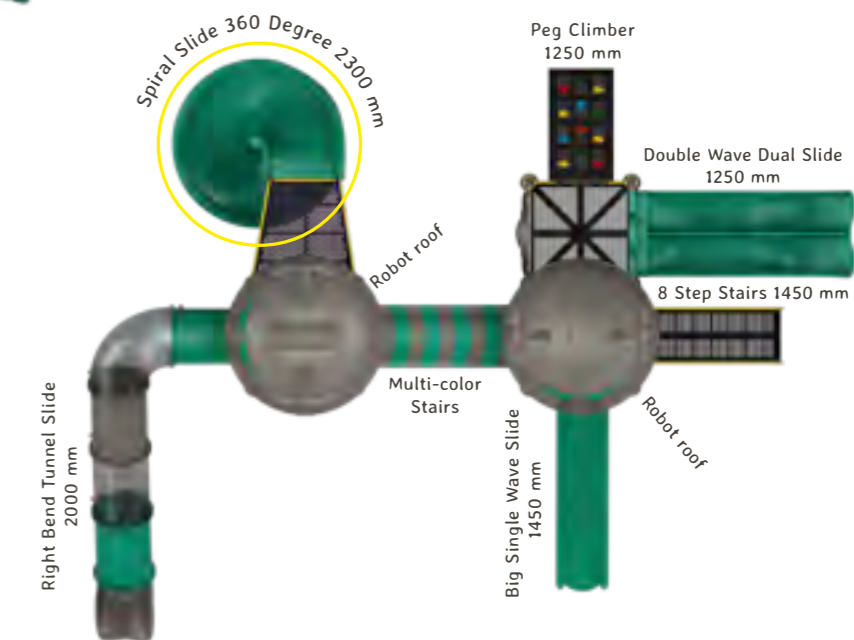

Bot

OK_R05

-  Hanging
-  Climbing
-  Gathering
-  Staircase
-  Sliding

Actual Dimensions (L x W x H) : 24' 0" X 21' 0" X 14' 0"
Recommended Area (L x W) : 34' 0" X 30' 0"
Age Group : 3-12 years
No. of Children : 6-8

Michale

OK_R06

-  Hanging
-  Climbing
-  Gathering
-  Staircase
-  Sliding

Actual Dimensions (L x W x H) : 29' 0" X 22' 0" X 17' 0"
Recommended Area (L x W) : 39' 0" X 32' 0"
Age Group : 3-12 years
No. of Children : 7-9