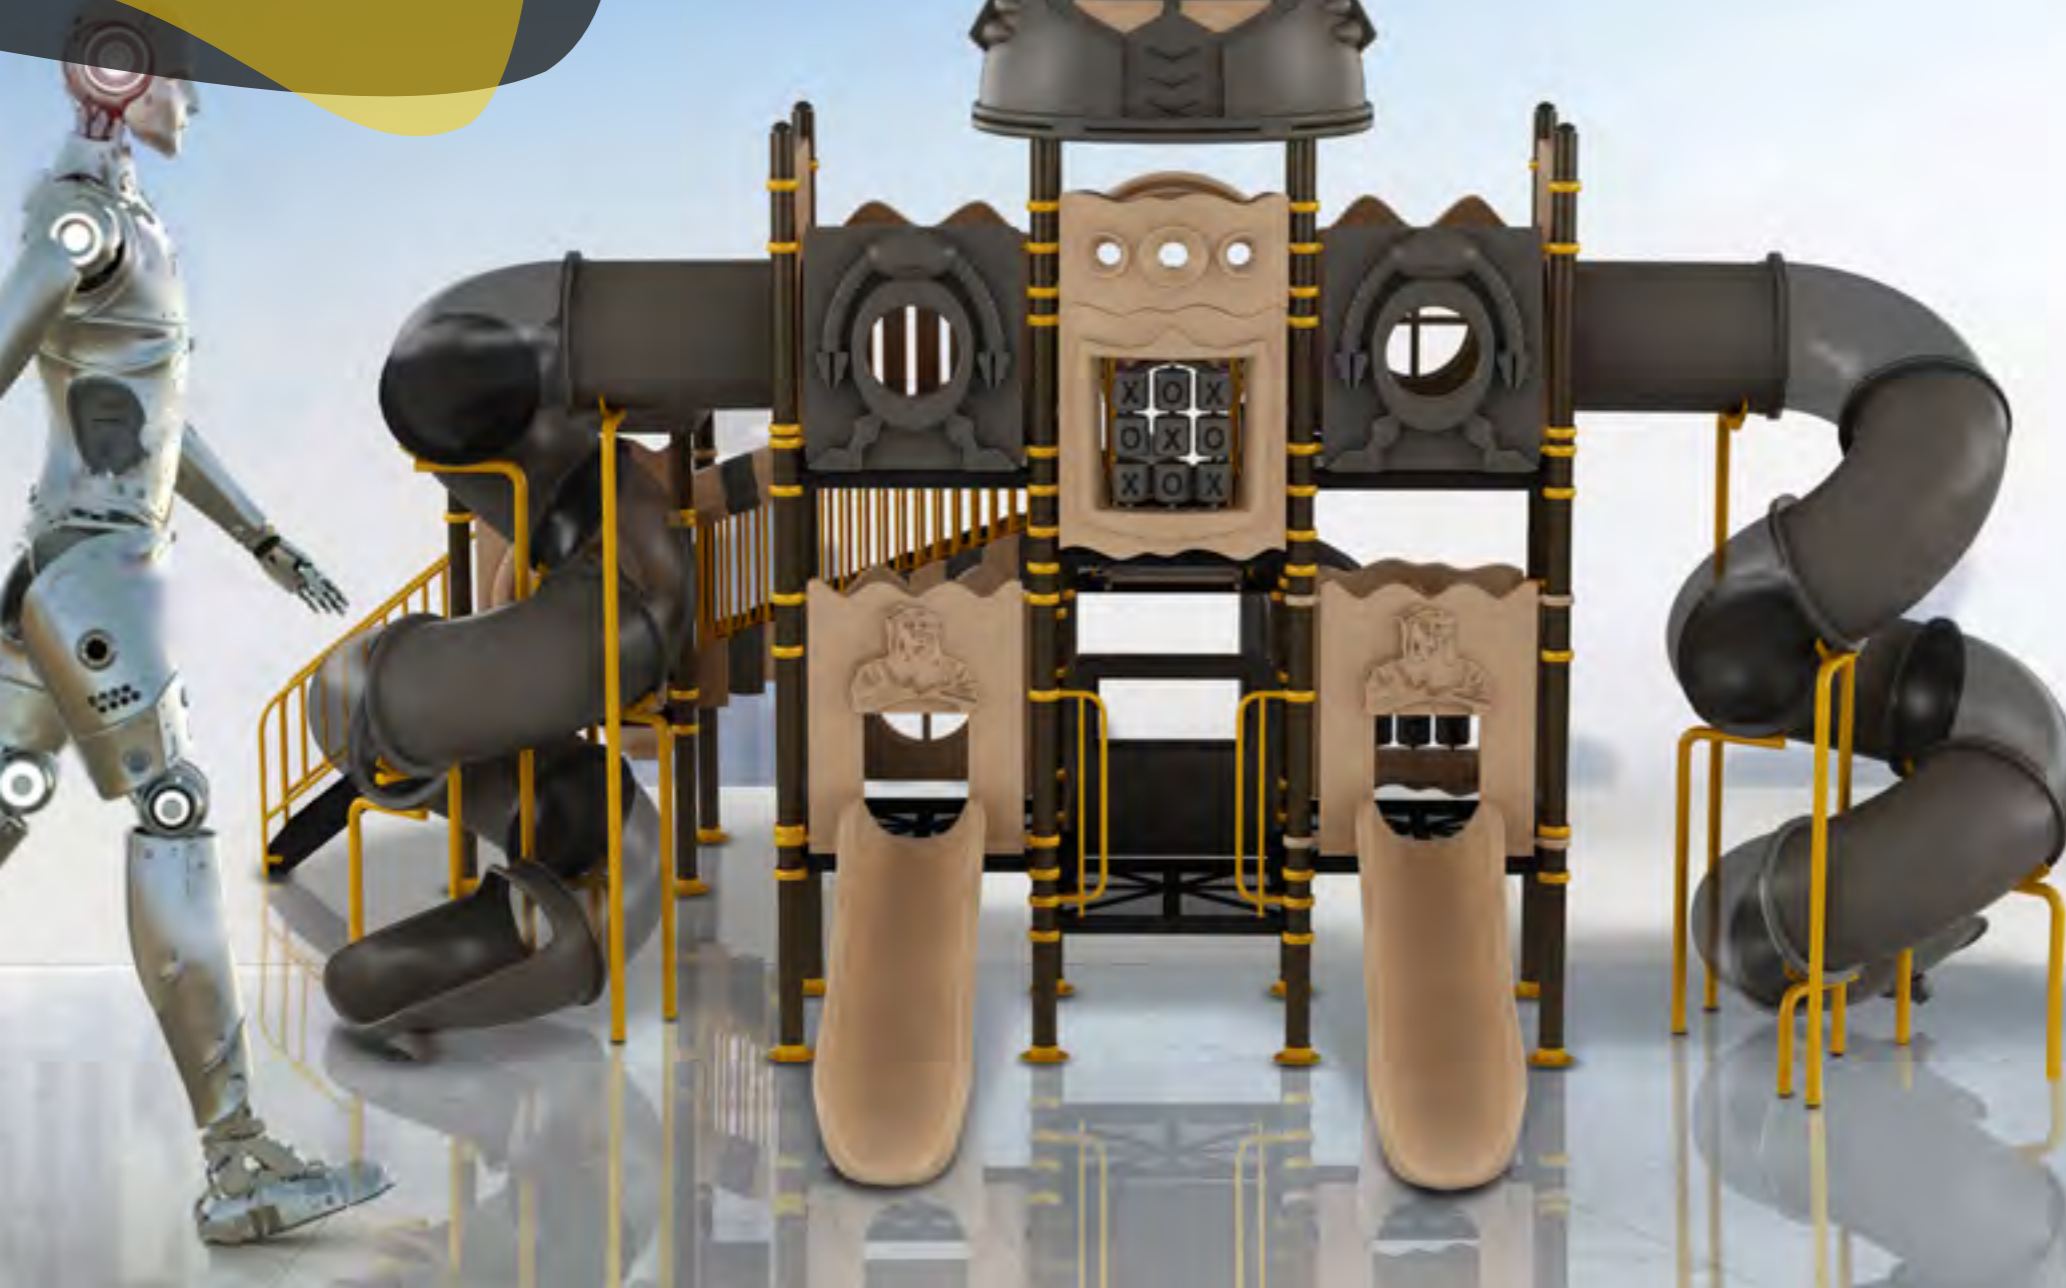

Tin man

OK_R09

-  Hanging
-  Climbing
-  Gathering
-  Staircase
-  Sliding

Actual Dimensions (L x W x H) : 30' 0" X 29' 0" X 19' 0"
 Recommended Area (L x W) : 40' 0" X 39' 0"
 Age Group : 3-12 years
 No. of Children : 10-12