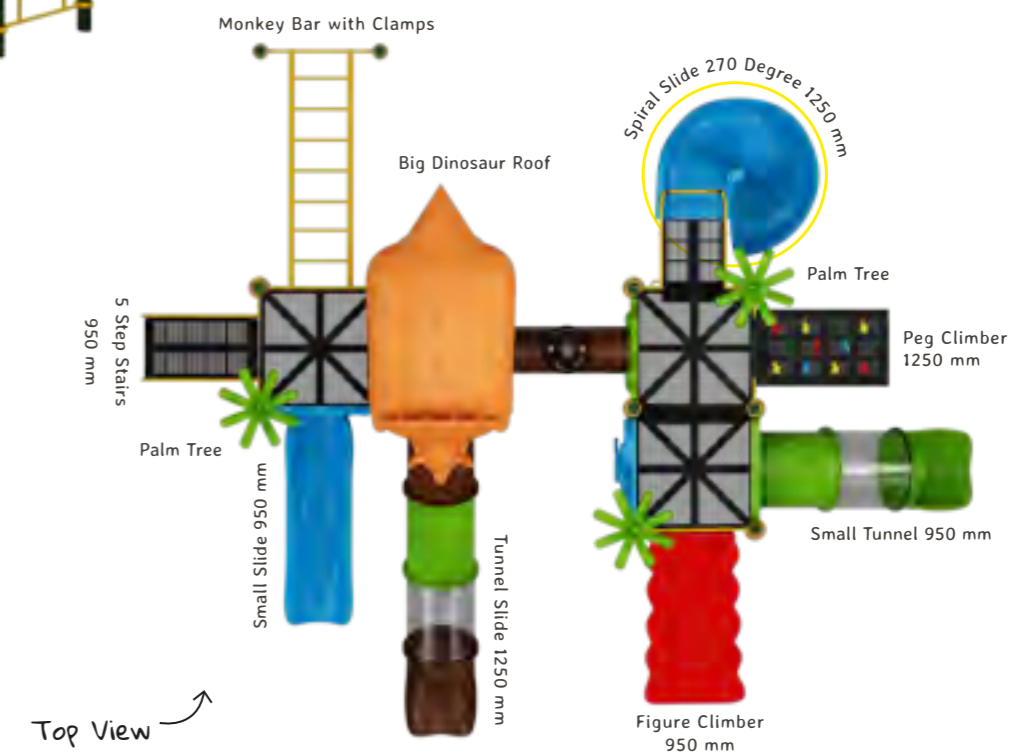

Age Group : 3-12 years

No. of Children : 8-10

Top View

Theco

OK_D05

Back View

-  Hanging
-  Climbing
-  Gathering
-  Staircase
-  Sliding

Actual Dimensions (L x W x H) : 26' 6" X 22' 0" X 13' 0"
 Recommended Area (L x W) : 35' 0" X 30' 0"
 Age Group : 3-12 years
 No. of Children : 8-10