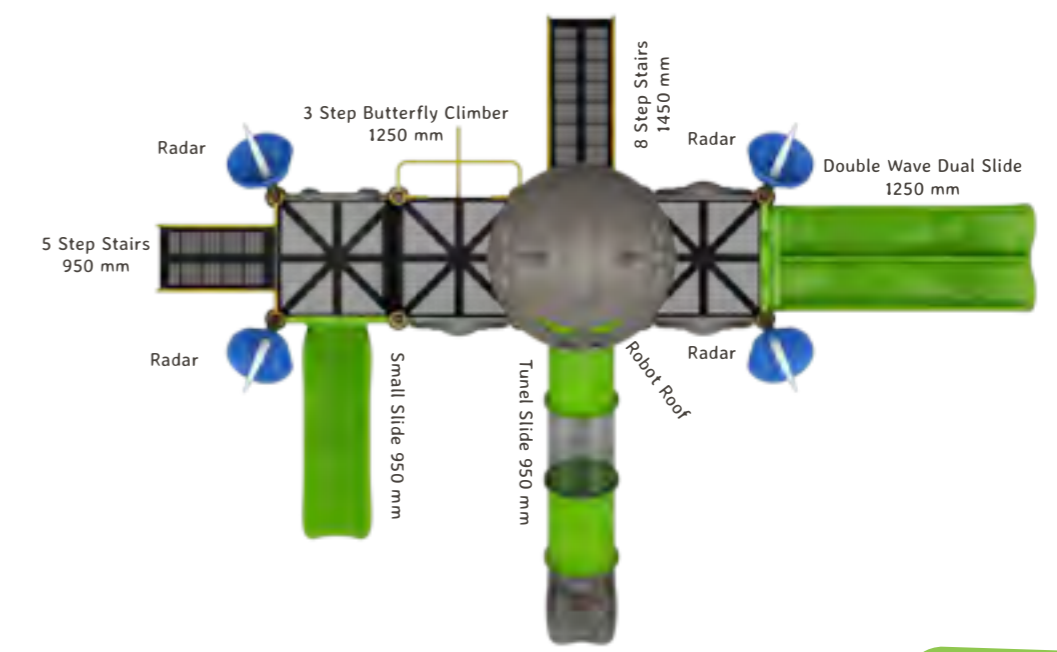

Speedy

OK_R02

-  Hanging
-  Climbing
-  Gathering
-  Staircase
-  Sliding

Actual Dimensions (L x W x H) : 22' 0" X 18' 0" X 14' 0"
Recommended Area (L x W) : 32' 0" X 28' 0"
Age Group : 3-12 years
No. of Children : 6-8

Onexus

OK_R03

Actual Dimensions (L x W x H) : 28' 0" X 18' 6" X 14' 0"
Recommended Area (L x W) : 38' 0" X 28' 0"
Age Group : 3-12 years
No. of Children : 6-8

-  Hanging
-  Climbing
-  Gathering
-  Staircase
-  Sliding