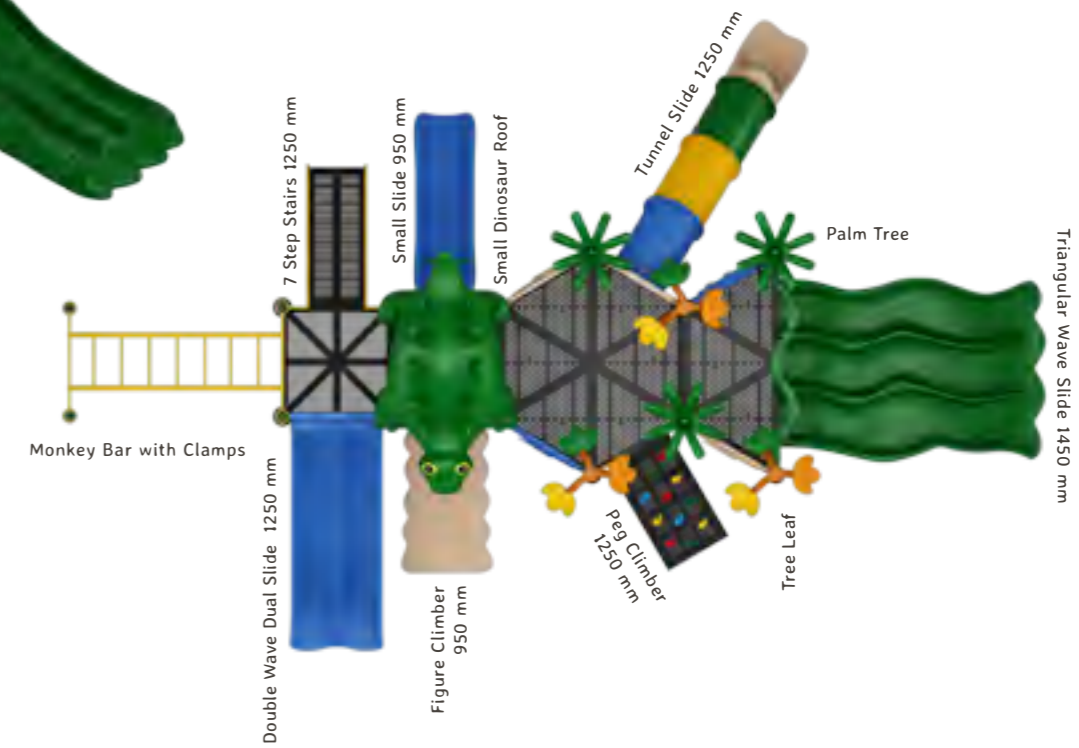

Actual Dimensions (L x W x H) : 35' 0" X 22' 0" X 14' 0"
Recommended Area (L x W) : 43' 0' X 32' 0"
Age Group : 3-12 years
No. of Children : 12-15

- Hanging
- Climbing
- Gathering
- Staircase
- Sliding

Top View