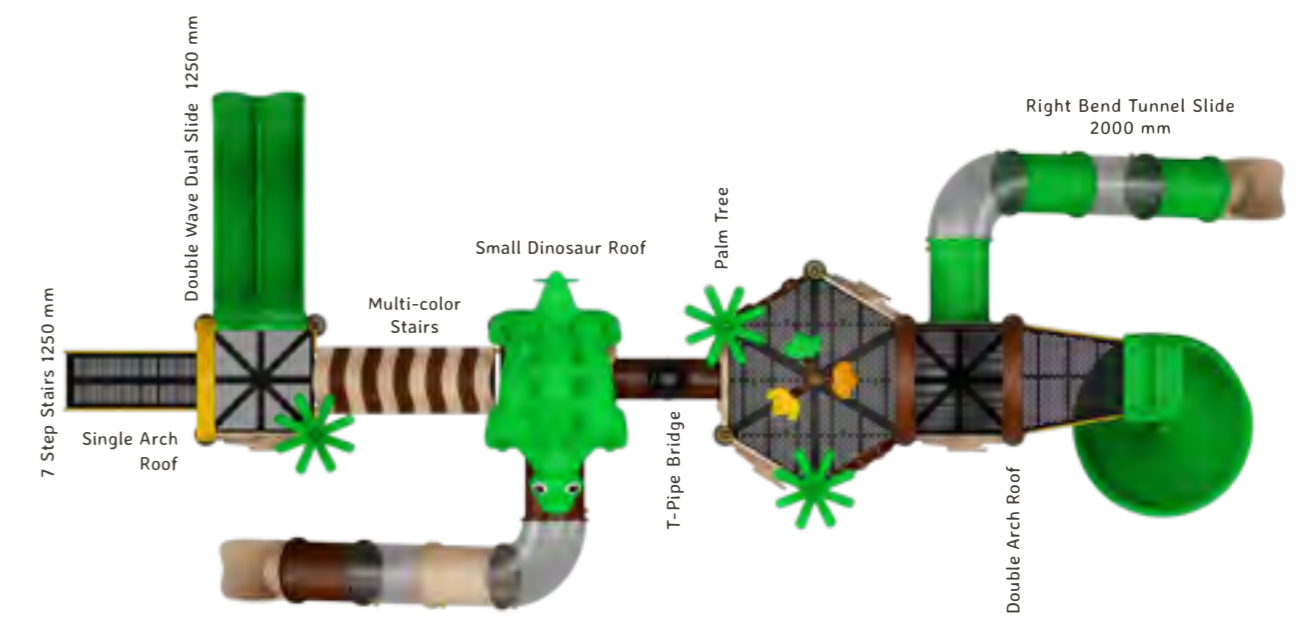

OK_D13

Back View

Actual Dimensions (L x W x H) : 44' 0" X 19' 0" X 17' 0"
 Recommended Area (L x W) : 54' 0" X 27' 0"
 Age Group : 3-12 years
 No. of Children : 10-12

-  Hanging
-  Climbing
-  Gathering
-  Staircase
-  Sliding