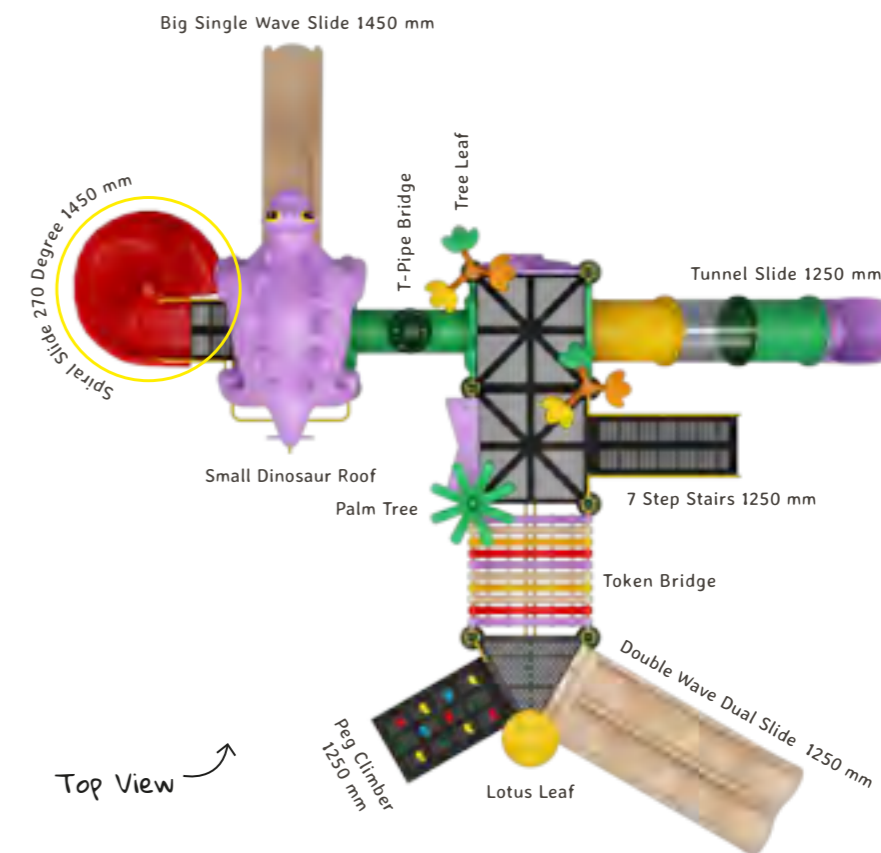

Back View

Hanging

Climbing

Gathering

Staircase

Sliding

Actual Dimensions (L x W x H) : 28' 0" X 28' 0" X 14' 0"

Recommended Area (L x W) : 38' 0" X 38' 0"

Age Group : 3-12 years

No. of Children : 8-10

Top View

Theco

OK_D05

Back View

-  Hanging
-  Climbing
-  Gathering
-  Staircase
-  Sliding

Actual Dimensions (L x W x H) : 26' 6" X 22' 0" X 13' 0"
 Recommended Area (L x W) : 35' 0" X 30' 0"
 Age Group : 3-12 years
 No. of Children : 8-10