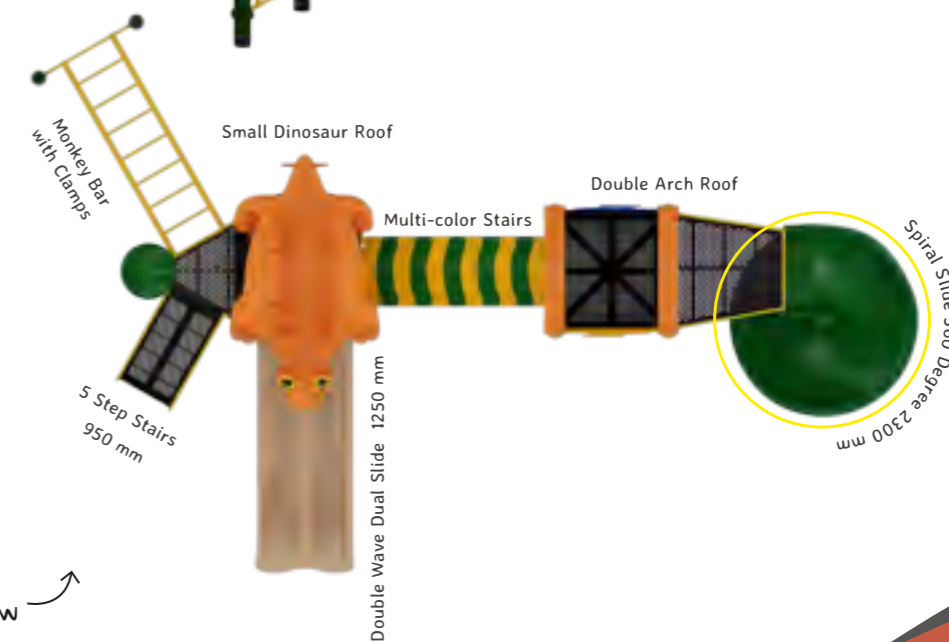

Gathering

Staircase

Sliding

Top View

Cirano

OK_D03

Back View

Hanging

Climbing

Gathering

Staircase

Sliding

Actual Dimensions (L x W x H) : 29' 0" X 19' 0" X 14' 0"
 Recommended Area (L x W) : 37' 0' X 27' 0"
 Age Group : 3-12 years
 No. of Children : 6-8

Top View

Raptar

OK_D04