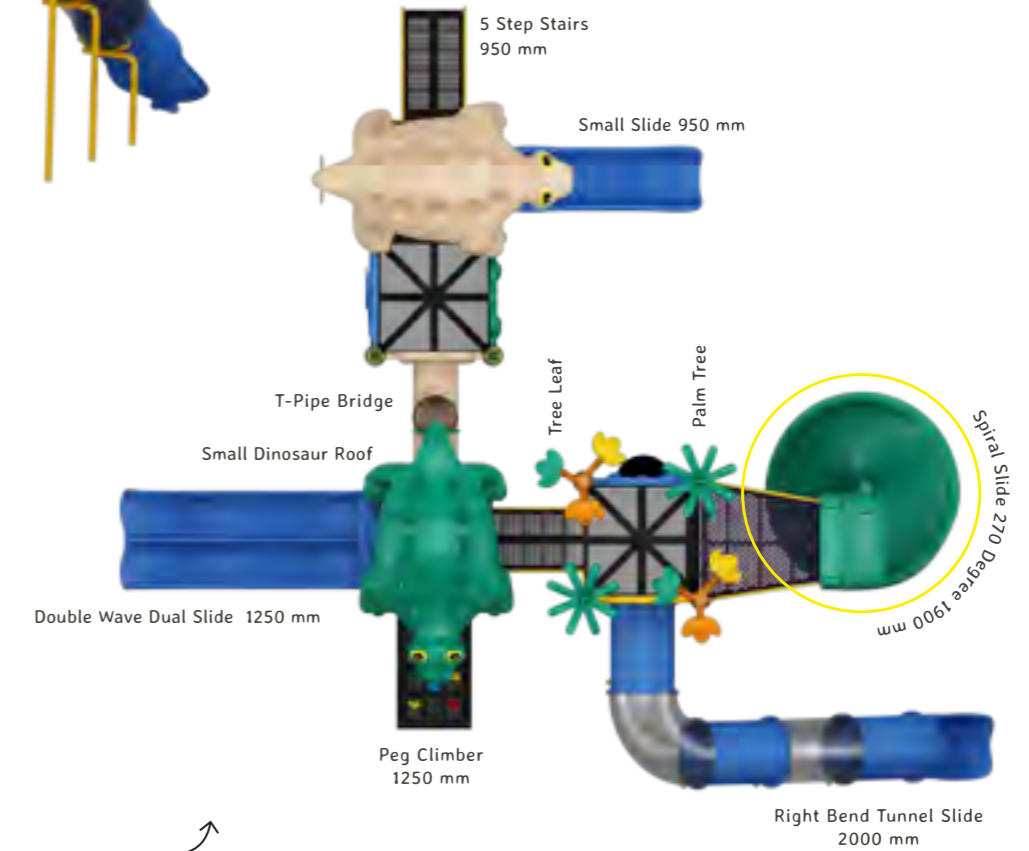

Actual Dimensions (L x W x H) : 29' 0" X 26' 0" X 14' 0"
Recommended Area (L x W) : 39' 0" X 34' 0"
Age Group : 3-12 years
No. of Children : 8-10

- Hanging
- Climbing
- Gathering
- Staircase
- Sliding

Top View