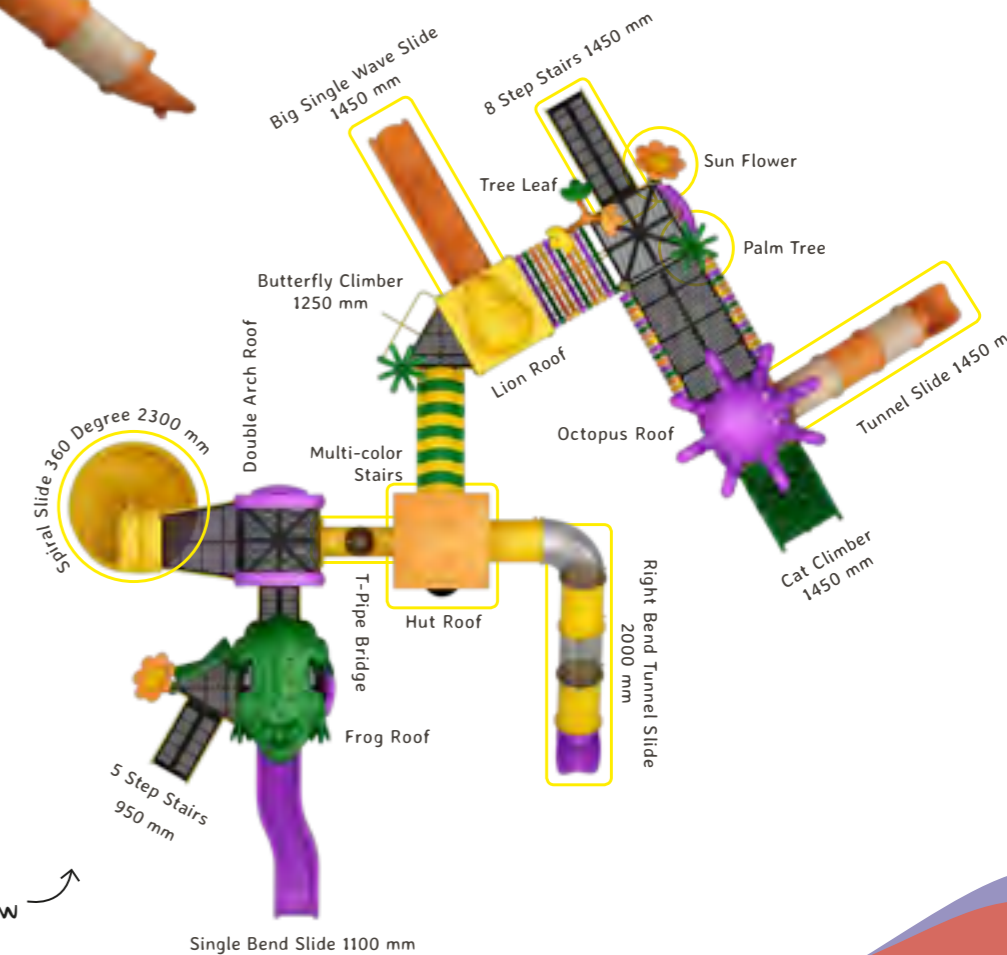

Actual Dimensions (L x W x H) : 45' 0" X 42' 0" X 15' 0"
Recommended Area (L x W) : 55' 0" X 52' 0"
Age Group : 3-12 years
No. of Children : 20-22

- Hanging
- Climbing
- Gathering
- Staircase
- Sliding

Top View