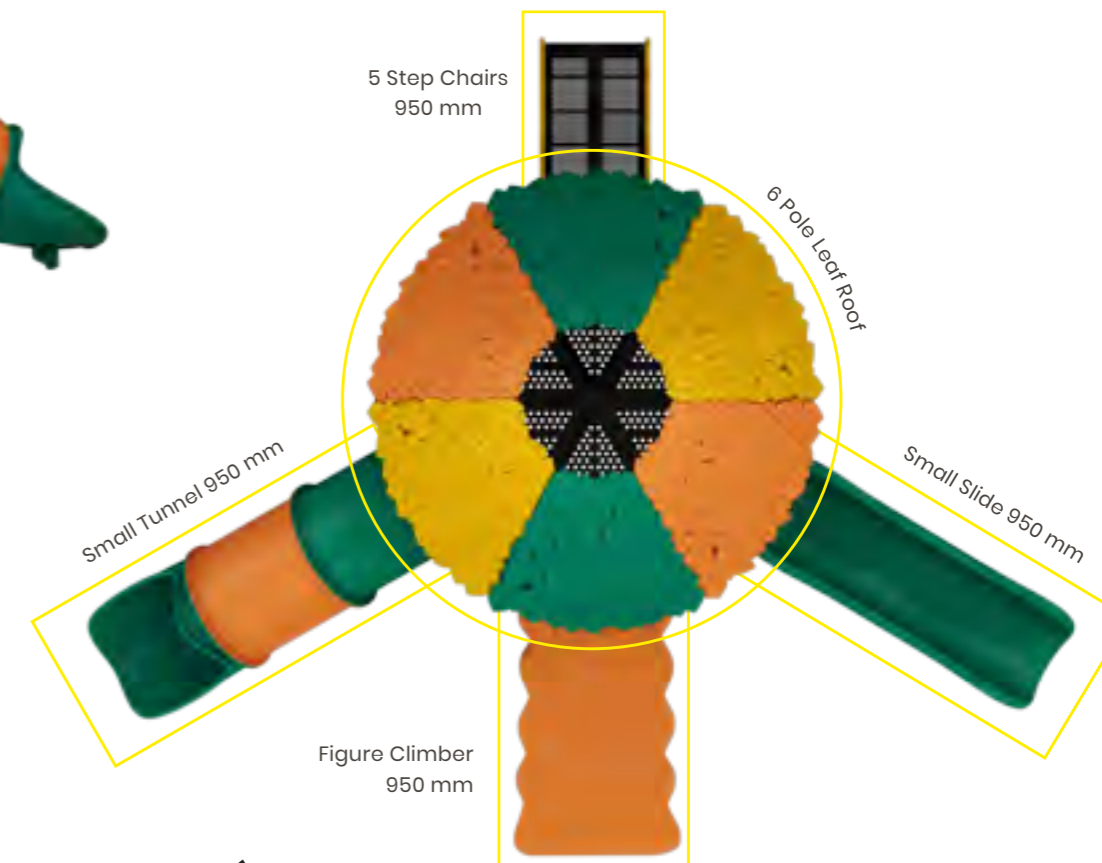

Hanging

Climbing

Gathering

Staircase

Sliding

Actual Dimensions (L x W x H) : 20' 0" X 16' 0" X 13' 0"

Recommended Area (L x W) : 30' 0" X 26' 0"

Age Group : 3-12 years

No. of Children : 3-5

5 Step Chairs
950 mm

6 Pole Leaf Roof

Small Tunnel 950 mm

Small Slide 950 mm

Figure Climber
950 mm

Top View