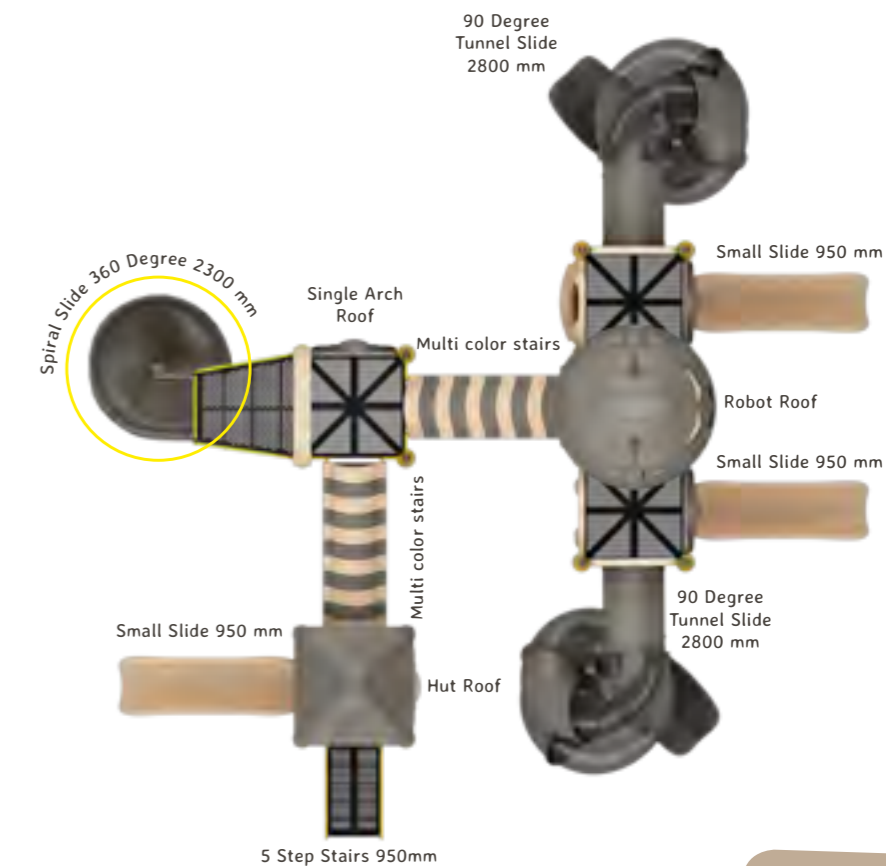

- Hanging
- Climbing
- Gathering
- Staircase
- Sliding

Actual Dimensions (L x W x H) : 30' 0" X 29' 0" X 19' 0"
Recommended Area (L x W) : 40' 0" X 39' 0"
Age Group : 3-12 years
No. of Children : 10-12