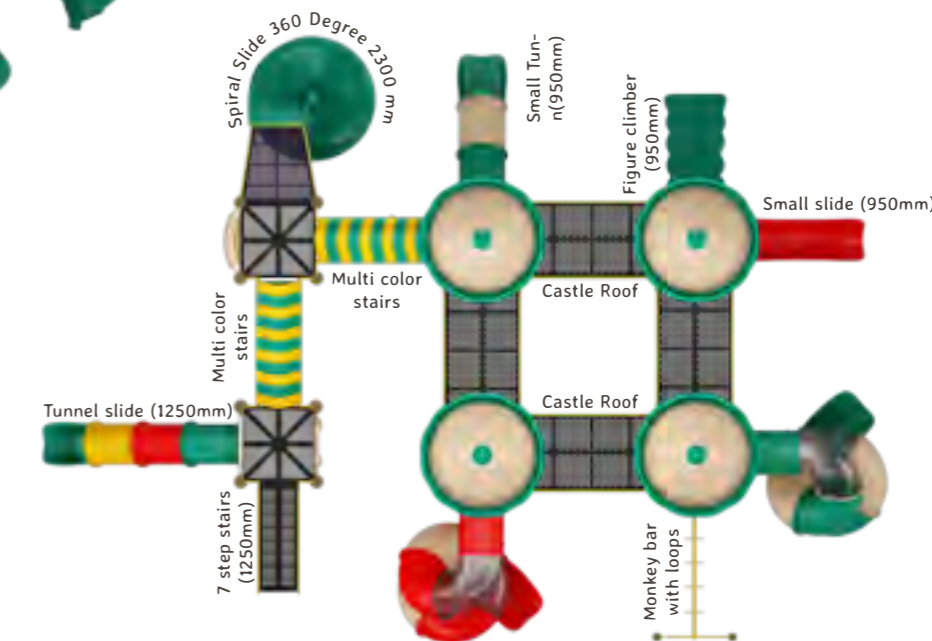

Villa

OK_C13

-  Hanging
-  Climbing
-  Gathering
-  Staircase
-  Sliding

Actual Dimensions (L x W x H) : 30' 0" X 25' 0" X 22' 0"
Recommended Area (L x W) : 40' 0" X 35' 0"
Age Group : 3-12 years
No. of Children : 12-15

Moat

OK_C14

-  Hanging
-  Climbing
-  Gathering
-  Staircase
-  Sliding

Actual Dimensions (L x W x H) : 30' 0" X 22' 0" X 22' 0"
Recommended Area (L x W) : 40' 0" X 32' 0"
Age Group : 3-12 years
No. of Children : 10-12

Spier

OK_C15

Actual Dimensions (L x W x H) : 43' 0" X 31' 0" X 22' 0"
Recommended Area (L x W) : 53' 0" X 41' 0"
Age Group : 3-12 years
No. of Children : 25-30

-  Hanging
-  Climbing
-  Gathering
-  Staircase
-  Sliding