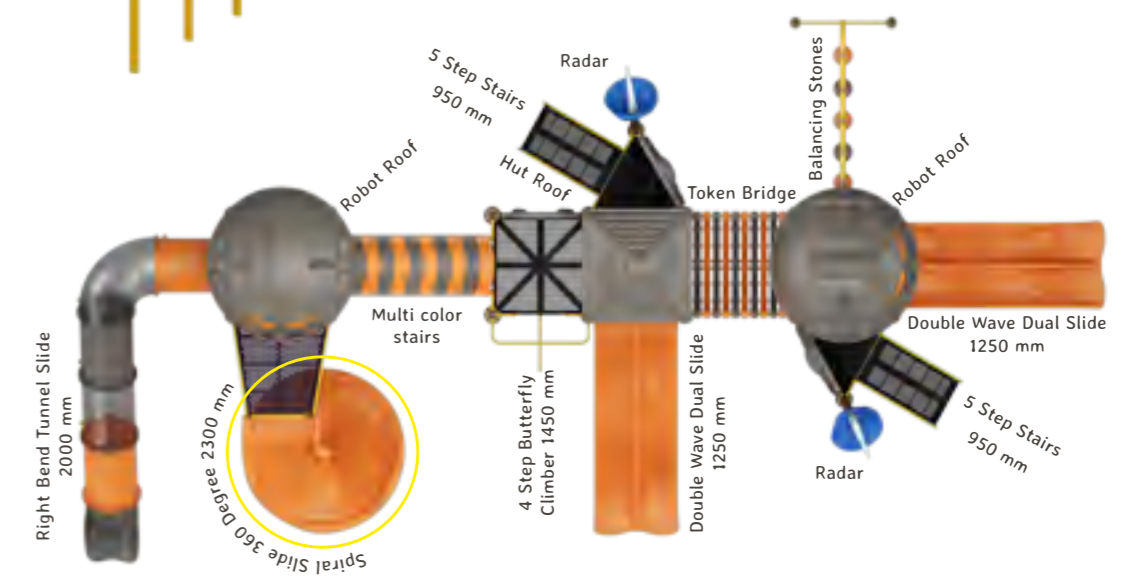

Otis

OK_R07

Actual Dimensions (L x W x H) : 42' 0" X 21' 0" X 17' 0"
Recommended Area (L x W) : 52' 0" X 31' 0"
Age Group : 3-12 years
No. of Children : 12-15

- Hanging
- Climbing
- Gathering
- Staircase
- Sliding