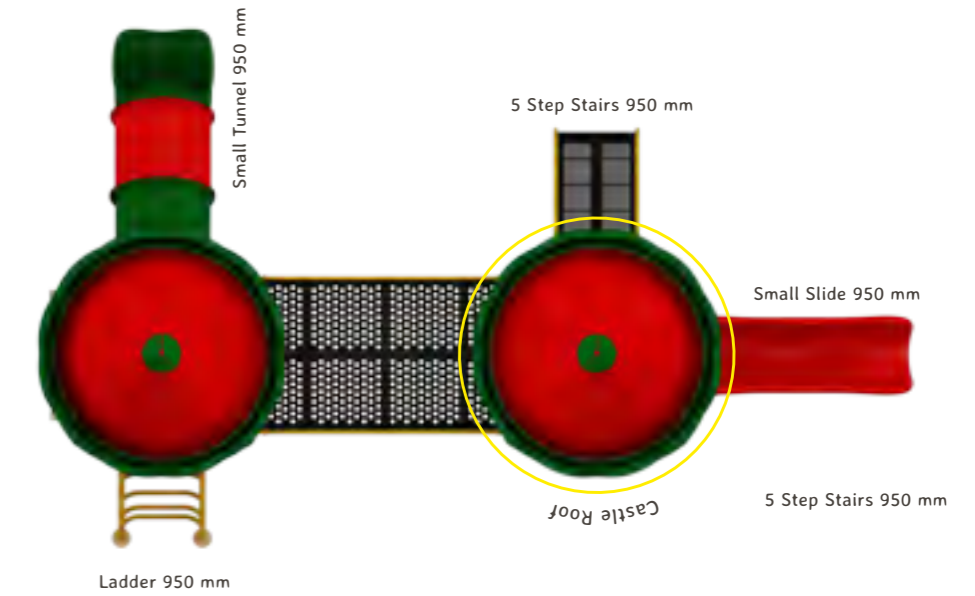

Top View

Willow

OK_N15

Back View

Actual Dimensions (L x W x H) : 47' 6" X 31' 6" X 19' 0"
 Recommended Area (L x W) : 57' 0" X 41' 0"
 Age Group : 3-12 years
 No. of Children : 15-18

-  Hanging
-  Climbing
-  Gathering
-  Staircase
-  Sliding

In the End, it Was him , the beautiful princess and spacious castle, The CITADEL.

Donzon

OK_C01

-  Hanging
-  Climbing
-  Gathering
-  Staircase
-  Sliding

Actual Dimensions (L x W x H) : 14' 0" X 13' 0" X 13' 0"
Recommended Area (L x W) : 24' 0" X 23' 0"
Age Group : 3-12 years
No. of Children : 3-4

Fort

OK_C02

Actual Dimensions (L x W x H) : 21' 0" X 12' 0" X 17' 0"
Recommended Area (L x W) : 31' 0" X 22' 0"
Age Group : 3-12 years
No. of Children : 4-6

-  Hanging
-  Climbing
-  Gathering
-  Staircase
-  Sliding