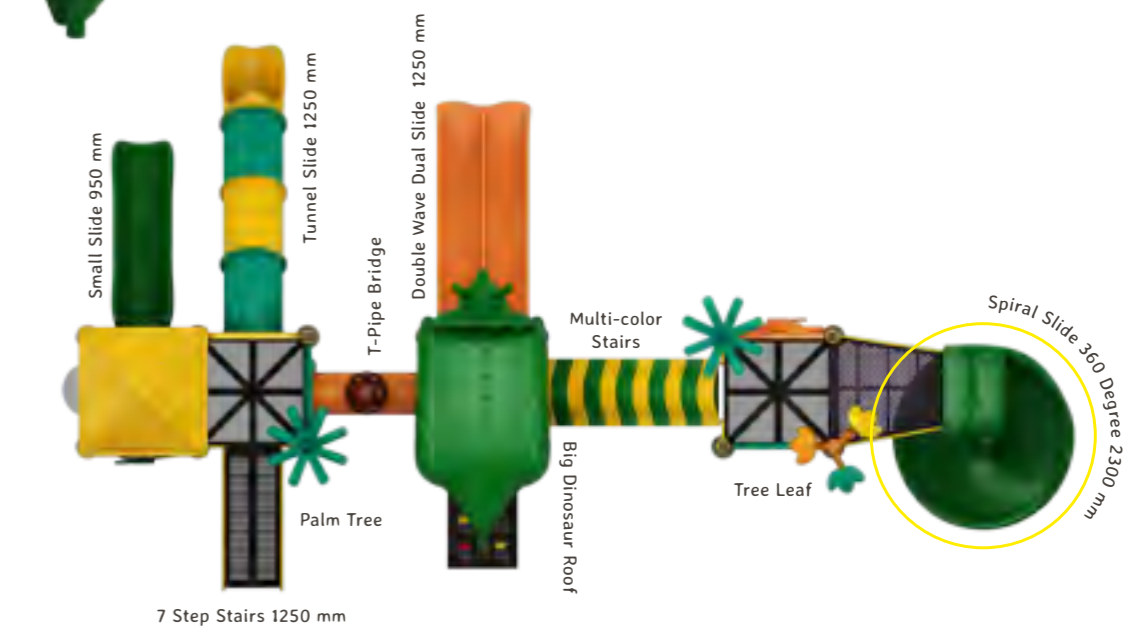

Top View

Todd

OK_D06

Back View

Actual Dimensions (L x W x H) : 35' 0" X 19' 0" X 14' 0"
 Recommended Area (L x W) : 43' 0" X 27' 0"
 Age Group : 3-12 years
 No. of Children : 8-10

Hanging

Climbing

Gathering

Staircase

Sliding

Top View

Brute

OK_D07

Back View

Actual Dimensions (L x W x H) : 35' 0" X 22' 0" X 14' 0"
 Recommended Area (L x W) : 43' 0' X 32' 0"
 Age Group : 3-12 years
 No. of Children : 12-15

-  Hanging
-  Climbing
-  Gathering
-  Staircase
-  Sliding