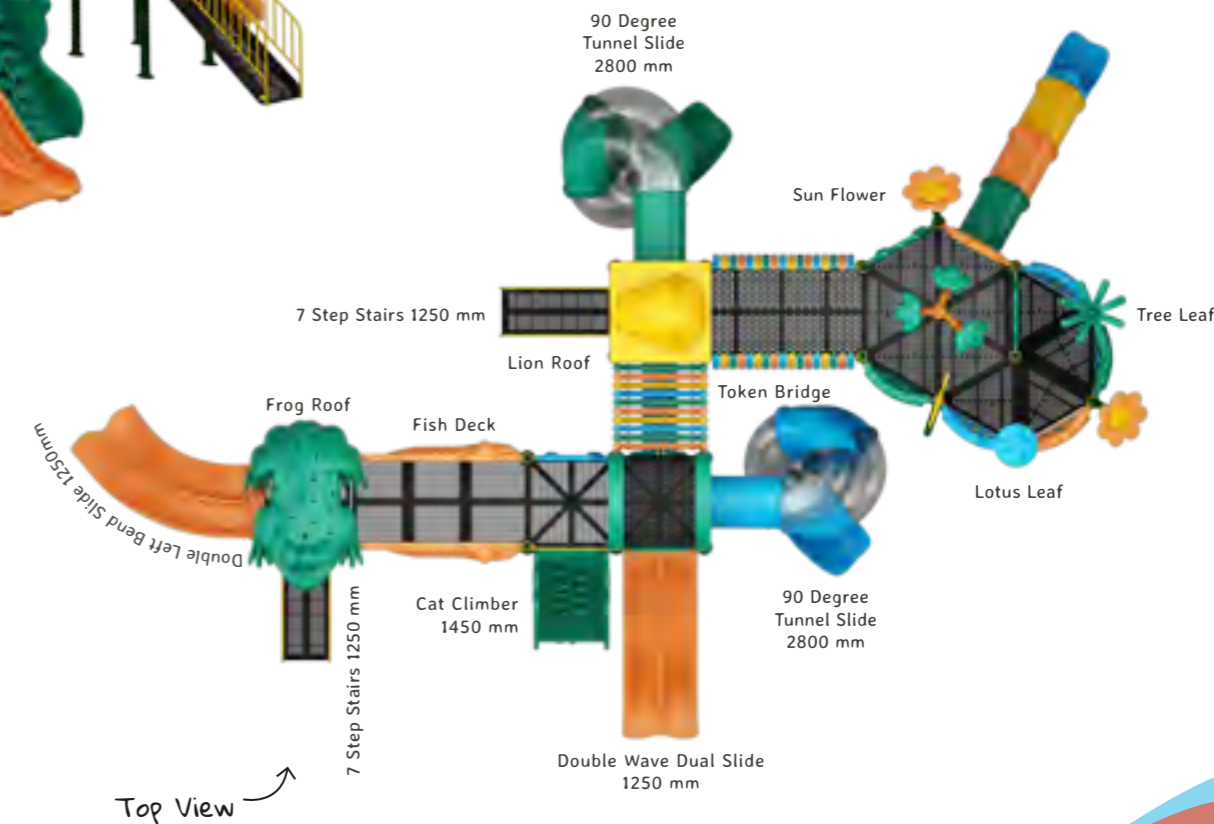

Top View

Raven

OK_N14

Back View

Actual Dimensions (L x W x H) : 40' 0" X 32' 0" X 17' 0"
 Recommended Area (L x W) : 50' 0" X 42' 0"
 Age Group : 3-12 years
 No. of Children : 20-25

-  Hanging
-  Climbing
-  Gathering
-  Staircase
-  Sliding

Top View

Willow

OK_N15

Back View

Actual Dimensions (L x W x H) : 47' 6" X 31' 6" X 19' 0"
 Recommended Area (L x W) : 57' 0" X 41' 0"
 Age Group : 3-12 years
 No. of Children : 15-18

-  Hanging
-  Climbing
-  Gathering
-  Staircase
-  Sliding