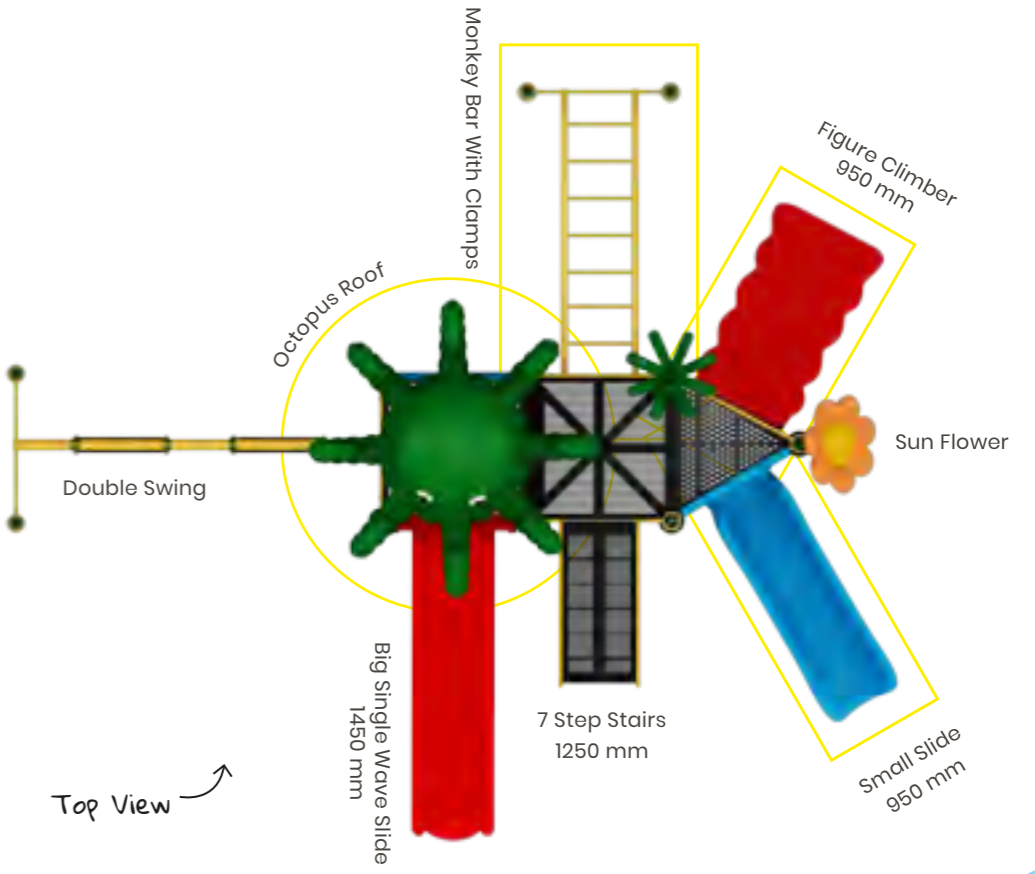

Top View

Fleur

OK_N04

Back View

-  Hanging
-  Climbing
-  Gathering
-  Staircase
-  Sliding

Actual Dimensions (L x W x H) : 24' 0" X 22' 0" X 14' 0"
 Recommended Area (L x W) : 34' 0" X 32' 0"
 Age Group : 3-12 years
 No. of Children : 6-8