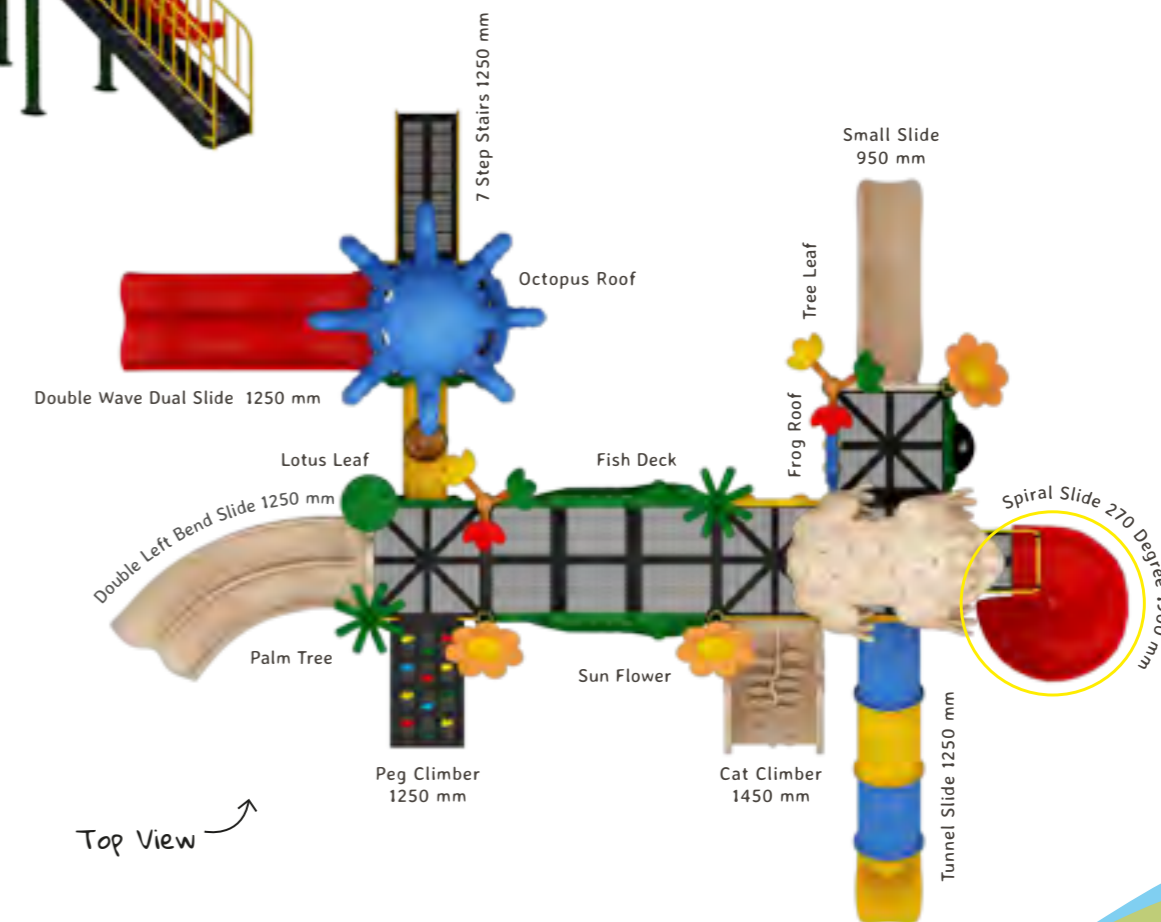

Irmak

OK_N10

Back View

-  Hanging
-  Climbing
-  Gathering
-  Staircase
-  Sliding

Actual Dimensions (L x W x H) : 33' 0" X 33' 0" X 14' 0"
 Recommended Area (L x W) : 43' 0" X 43' 0"
 Age Group : 3-12 years
 No. of Children : 10-12

Iris

OK_N11

Back View

Actual Dimensions (L x W x H) : 33' 6" X 27' 0" X 14' 0"
 Recommended Area (L x W) : 44' 0" X 37' 0"
 Age Group : 3-12 years
 No. of Children : 12-15

-  Hanging
-  Climbing
-  Gathering
-  Staircase
-  Sliding

Meadow

OK_N12

Back View

Actual Dimensions (L x W x H) : 30' 0" X 27' 0" X 19' 0"
 Recommended Area (L x W) : 40' 0" X 37' 0"
 Age Group : 3-12 years
 No. of Children : 12-15

-  Hanging
-  Climbing
-  Gathering
-  Staircase
-  Sliding