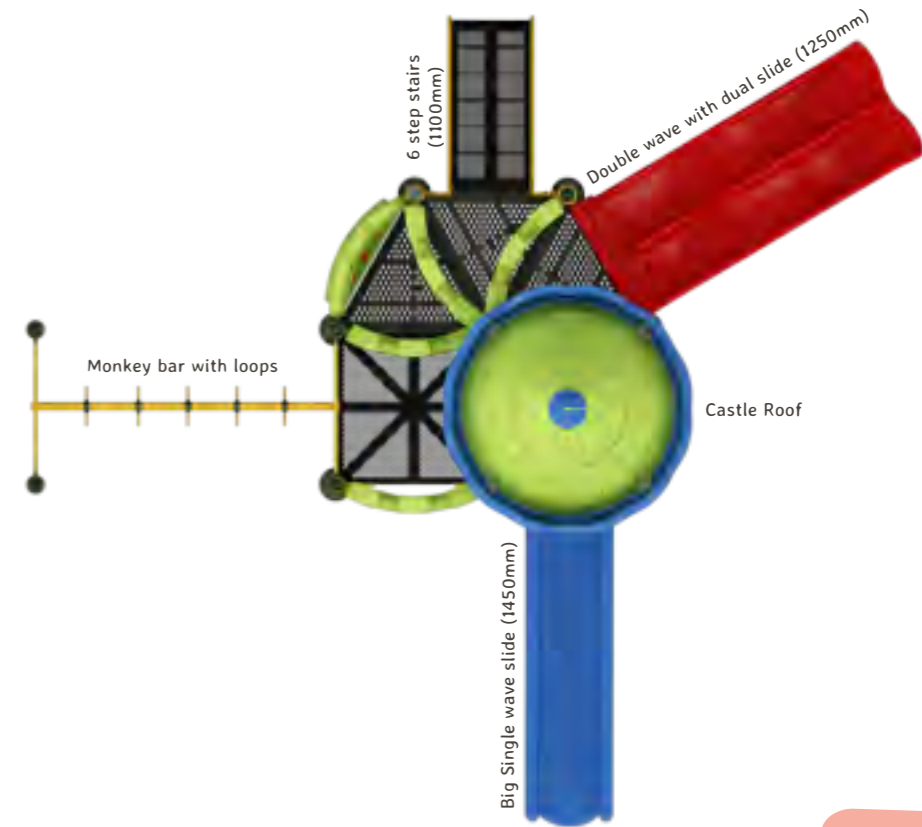

-  Hanging
-  Climbing
-  Gathering
-  Staircase
-  Sliding

Castellum

OK_C06

-  Hanging
-  Climbing
-  Gathering
-  Staircase
-  Sliding

Actual Dimensions (L x W x H) : 22' 0" X 22' 0" X 17' 0"
Recommended Area (L x W) : 30' 0" X 30' 0"
Age Group : 3-12 years
No. of Children : 8-10

Fortress

OK_C07

-  Hanging
-  Climbing
-  Gathering
-  Staircase
-  Sliding

Actual Dimensions (L x W x H) : 24' 0" X 20' 0" X 17' 0"
Recommended Area (L x W) : 34' 0" X 30' 0"
Age Group : 3-12 years
No. of Children : 7-10