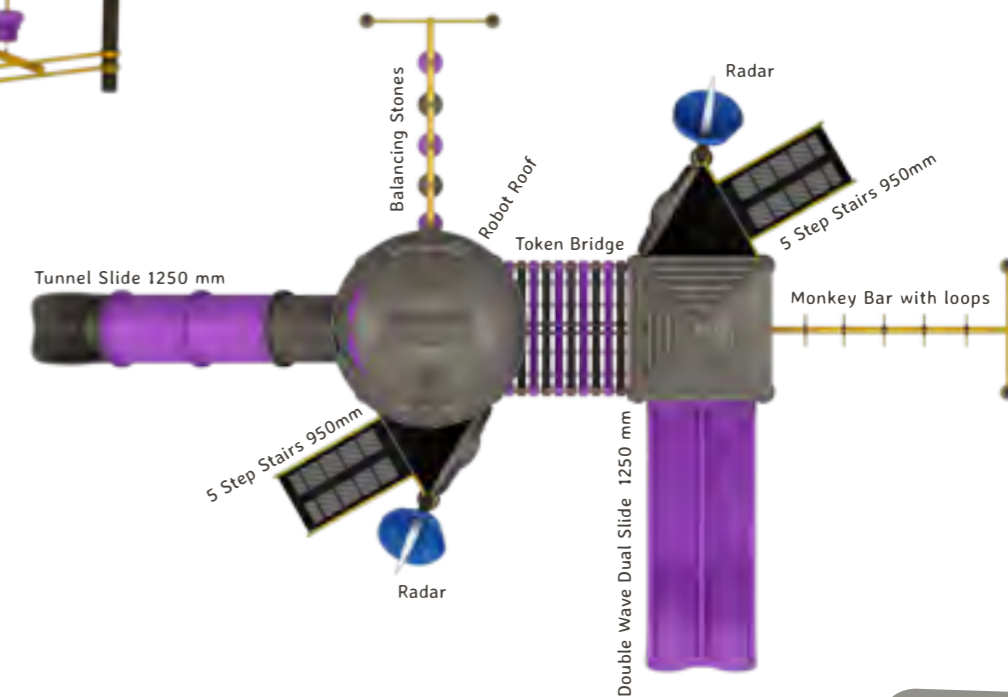

Electric

OK_R04

Actual Dimensions (L x W x H) : 31' 0" X 20' 0" X 14' 0"
Recommended Area (L x W) : 41' 0" X 30' 0"
Age Group : 3-12 years
No. of Children : 8-10

Hanging

Climbing

Gathering

Staircase

Sliding