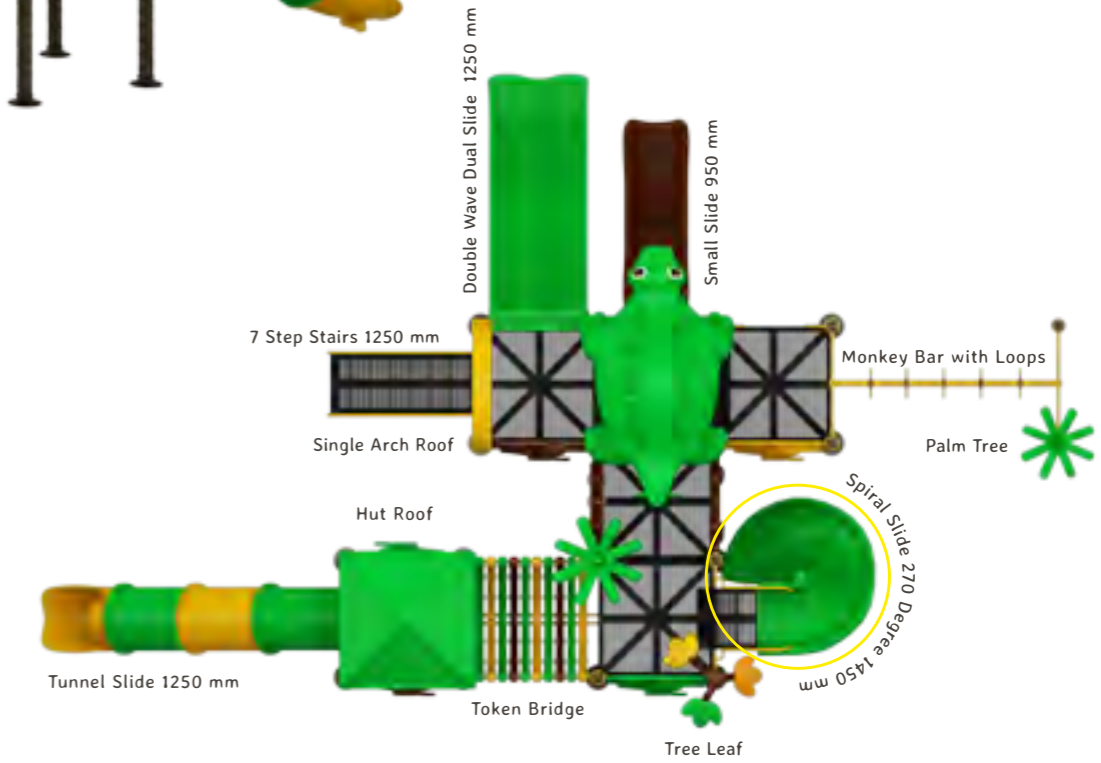

Age Group : 3-12 years

No. of Children : 8-10

Top View

Barney

OK_D10

Back View

Actual Dimensions (L x W x H) : 37' 0" X 20' 0" X 14' 0"
 Recommended Area (L x W) : 45' 0" X 30' 0"
 Age Group : 3-12 years
 No. of Children : 8-10

-  Hanging
-  Climbing
-  Gathering
-  Staircase
-  Sliding

Top View

Bonehead

OK_D11

Back View

Actual Dimensions (L x W x H) : 29' 0" X 26' 0" X 14' 0"
 Recommended Area (L x W) : 39' 0" X 34' 0"
 Age Group : 3-12 years
 No. of Children : 8-10