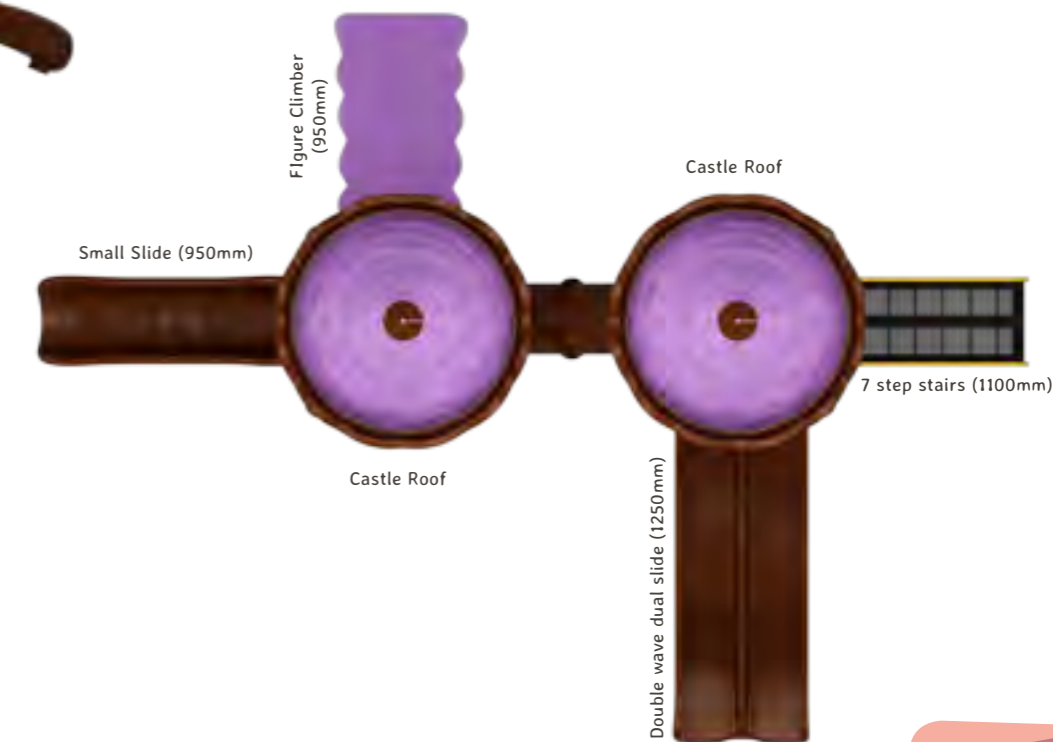

Chateau

OK_C05

Actual Dimensions (L x W x H) : 23' 0" X 18' 0" X 17' 0"
Recommended Area (L x W) : 32' 0" X 26' 0"
Age Group : 3-12 years
No. of Children : 5-7

- Hanging
- Climbing
- Gathering
- Staircase
- Sliding