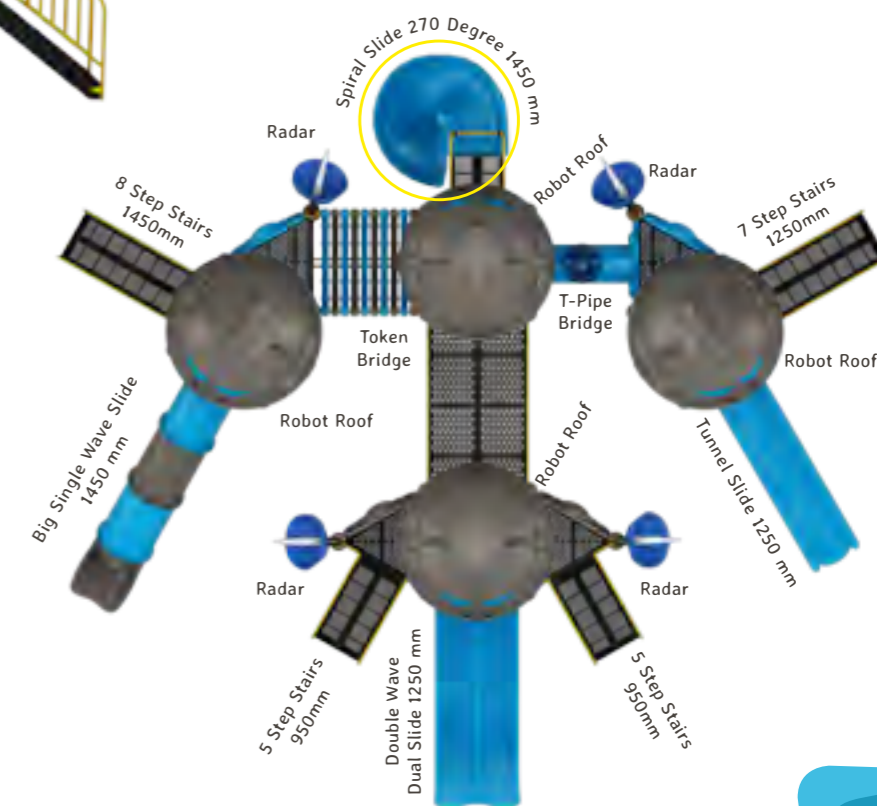

Rapbot

OK_R08

Actual Dimensions (L x W x H) : 33' 0" X 30' 0" X 14' 0"
Recommended Area (L x W) : 43' 0" X 40' 0"
Age Group : 3-12 years
No. of Children : 12-15

Hanging

Climbing

Gathering

Staircase

Sliding

Tin man

OK_R09

-  Hanging
-  Climbing
-  Gathering
-  Staircase
-  Sliding

Actual Dimensions (L x W x H) : 30' 0" X 29' 0" X 19' 0"
 Recommended Area (L x W) : 40' 0" X 39' 0"
 Age Group : 3-12 years
 No. of Children : 10-12