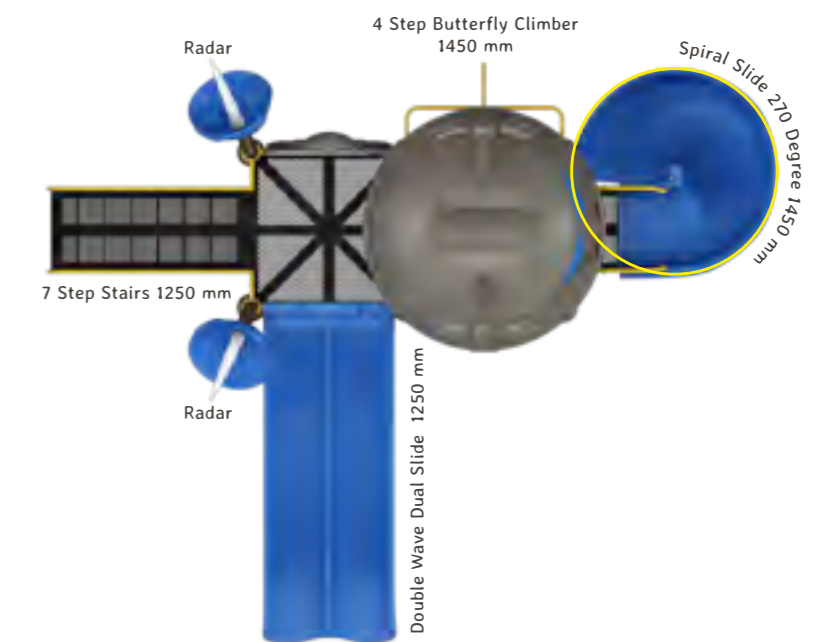

the
robot collection

Tik-Tok

OK_R01

-  Hanging
-  Climbing
-  Gathering
-  Staircase
-  Sliding

Actual Dimensions (L x W x H) : 18' 6" X 15' 0" X 14' 0"
Recommended Area (L x W) : 28' 0" X 25' 0"
Age Group : 3-12 years
No. of Children : 5-7

Speedy

OK_R02

-  Hanging
-  Climbing
-  Gathering
-  Staircase
-  Sliding

Actual Dimensions (L x W x H) : 22' 0" X 18' 0" X 14' 0"
Recommended Area (L x W) : 32' 0" X 28' 0"
Age Group : 3-12 years
No. of Children : 6-8