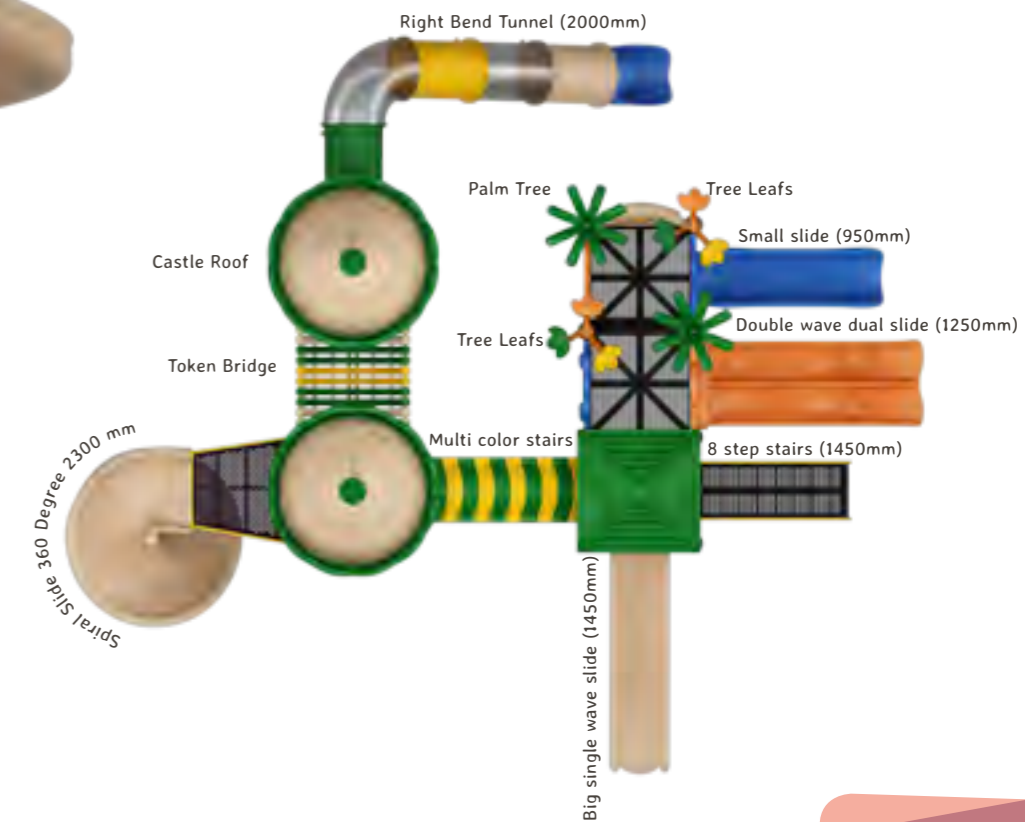

Alcazar

OK_C11

-  Hanging
-  Climbing
-  Gathering
-  Staircase
-  Sliding

Actual Dimensions (L x W x H) : 36' 0" X 28' 0" X 19' 0"
 Recommended Area (L x W) : 43' 0" X 38' 0"
 Age Group : 3-12 years
 No. of Children : 12-15

Den

OK_C12

-  Hanging
-  Climbing
-  Gathering
-  Staircase
-  Sliding

Actual Dimensions (L x W x H) : 32' 0" X 27' 0" X 19' 0"
Recommended Area (L x W) : 42' 0" X 37' 0"
Age Group : 3-12 years
No. of Children : 10-12