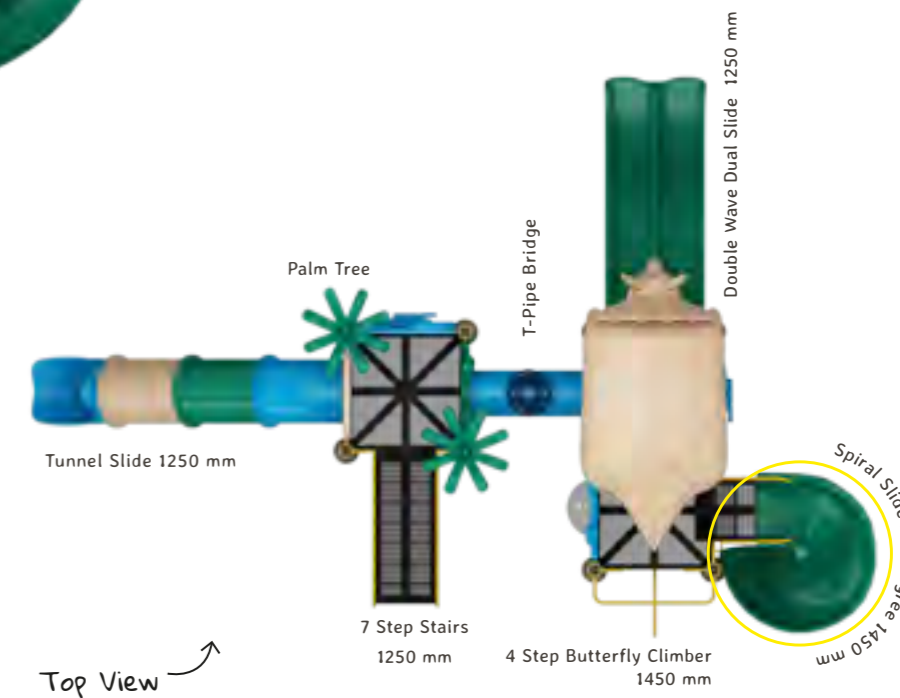

Climbing

Gathering

Staircase

Sliding

Actual Dimensions (L x W x H) : 29' 0" X 19' 0" X 14' 0"
 Recommended Area (L x W) : 37' 0' X 27' 0"
 Age Group : 3-12 years
 No. of Children : 6-8

Top View

Raptar

OK_D04