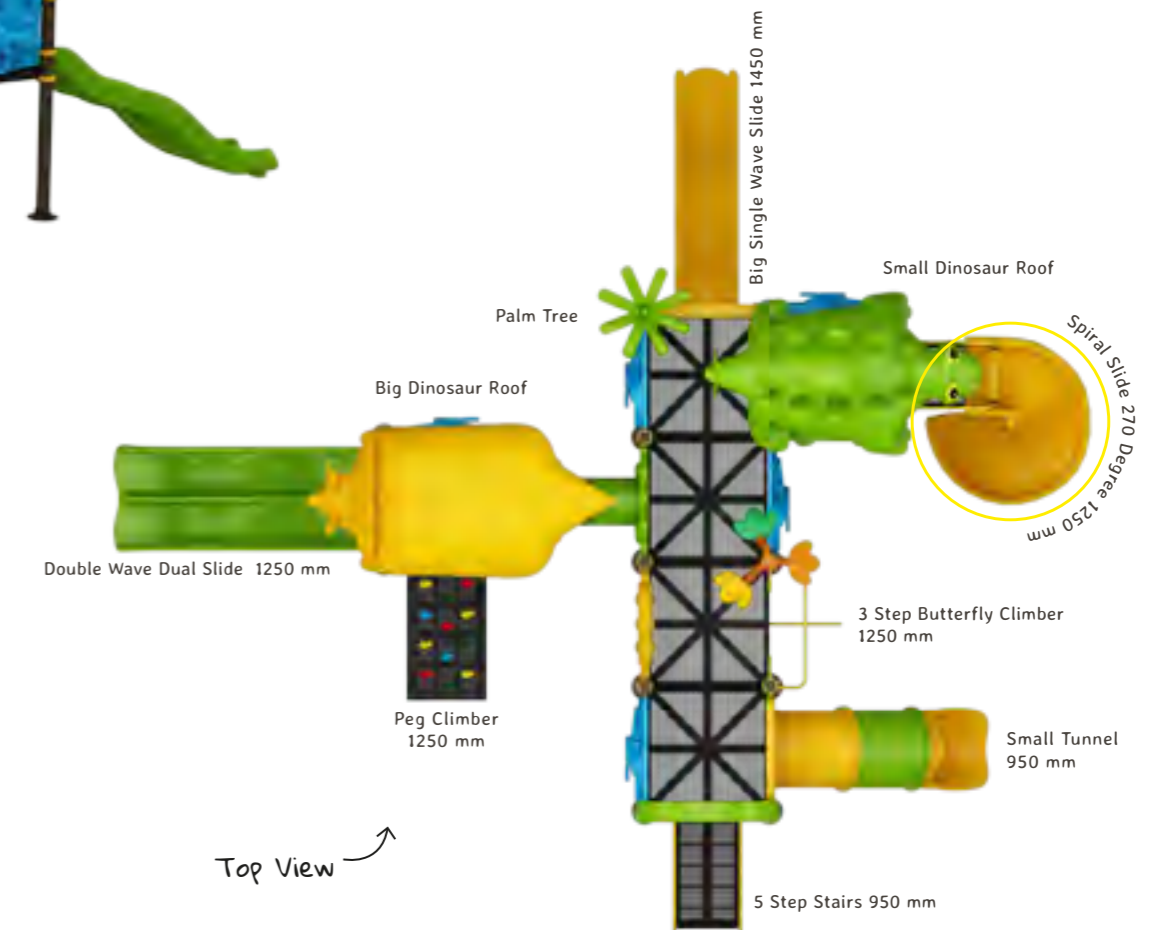

Hanging

Climbing

Gathering

Staircase

Sliding

Actual Dimensions (L x W x H) : 30' 0" X 30' 0" X 14' 0"

Recommended Area (L x W) : 40' 0" X 40' 0"

Age Group : 3-12 years

No. of Children : 8-10