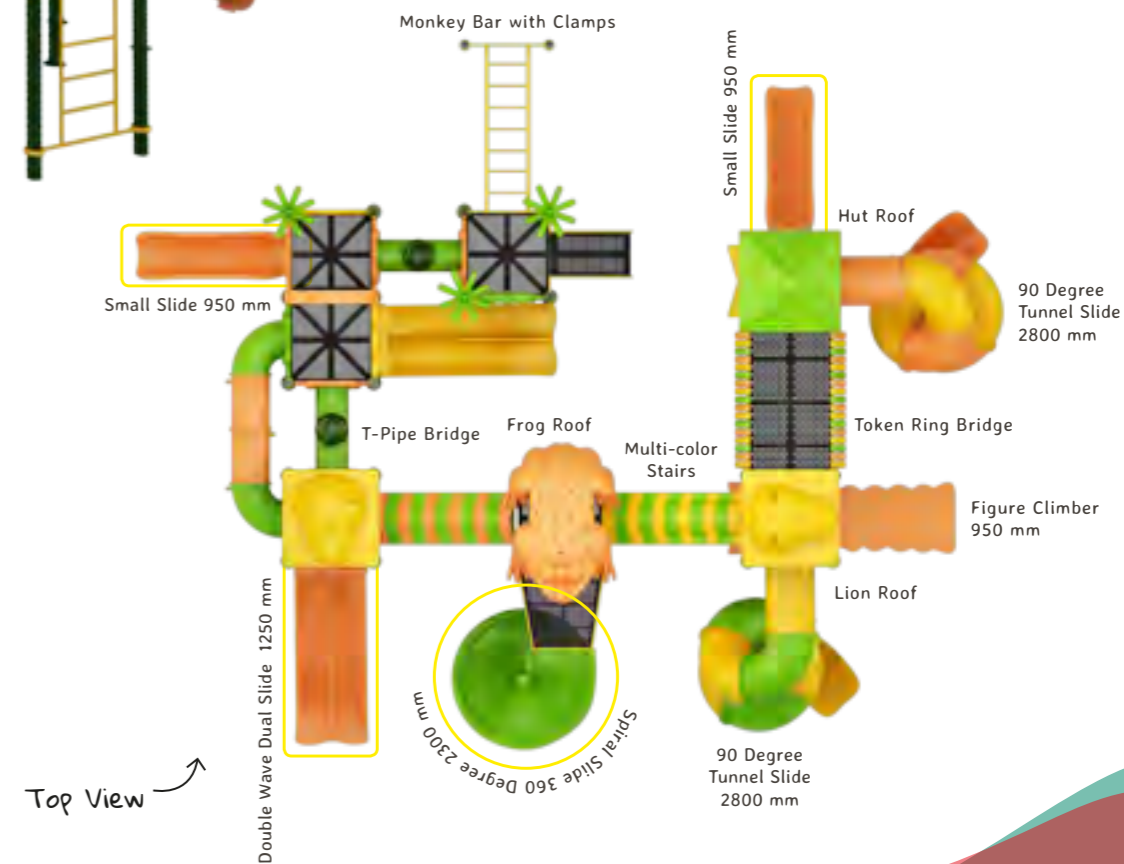

Top View

Raven

OK_N14

Back View

Actual Dimensions (L x W x H) : 40' 0" X 32' 0" X 17' 0"
 Recommended Area (L x W) : 50' 0" X 42' 0"
 Age Group : 3-12 years
 No. of Children : 20-25

-  Hanging
-  Climbing
-  Gathering
-  Staircase
-  Sliding

Top View

Willow

OK_N15

Back View

Actual Dimensions (L x W x H) : 47' 6" X 31' 6" X 19' 0"
 Recommended Area (L x W) : 57' 0" X 41' 0"
 Age Group : 3-12 years
 No. of Children : 15-18

-  Hanging
-  Climbing
-  Gathering
-  Staircase
-  Sliding