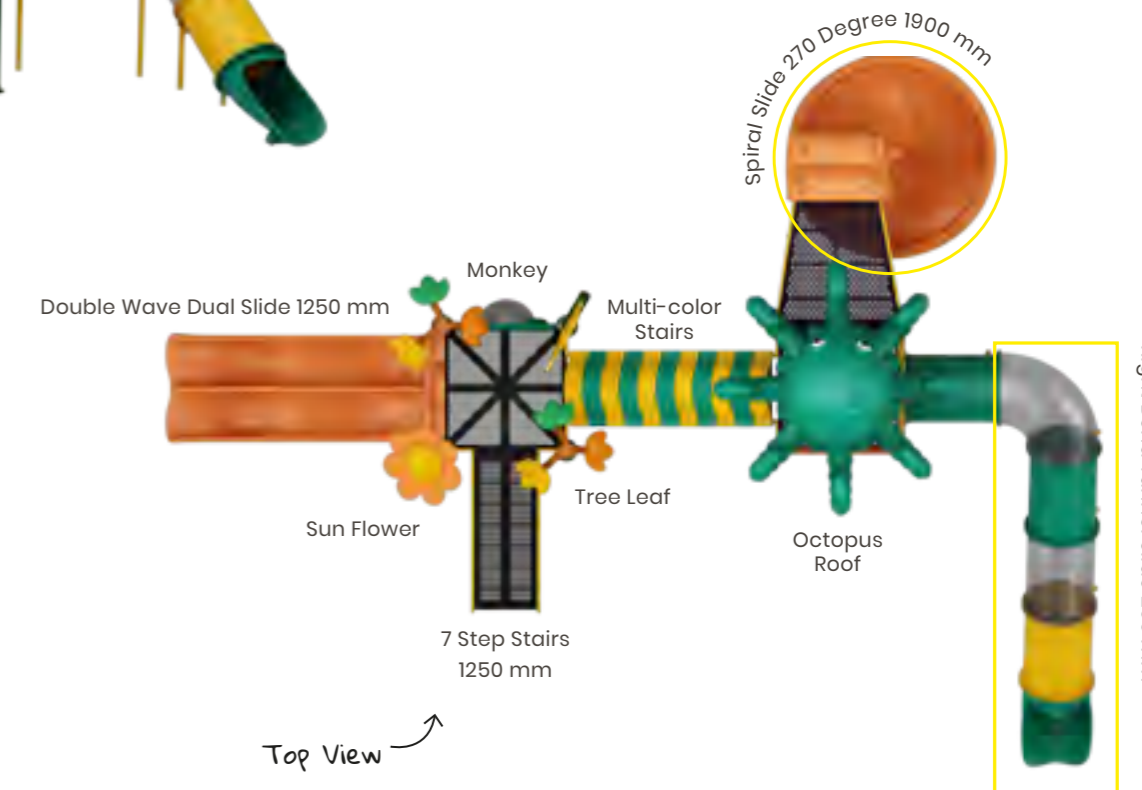

Darya

OK_N05

Back View

Actual Dimensions (L x W x H) : 25' 0" X 22' 0" X 17' 0"
 Recommended Area (L x W) : 35' 0" X 32' 0"
 Age Group : 3-12 years
 No. of Children : 6-8

-  Hanging
-  Climbing
-  Gathering
-  Staircase
-  Sliding

Top View

Ela

OK_N06

Back View

Actual Dimensions (L x W x H) : 31' 0" X 23' 0" X 13' 0"
 Recommended Area (L x W) : 41' 0" X 33' 0"
 Age Group : 3-12 years
 No. of Children : 8-10

-  Hanging
-  Climbing
-  Gathering
-  Staircase
-  Sliding