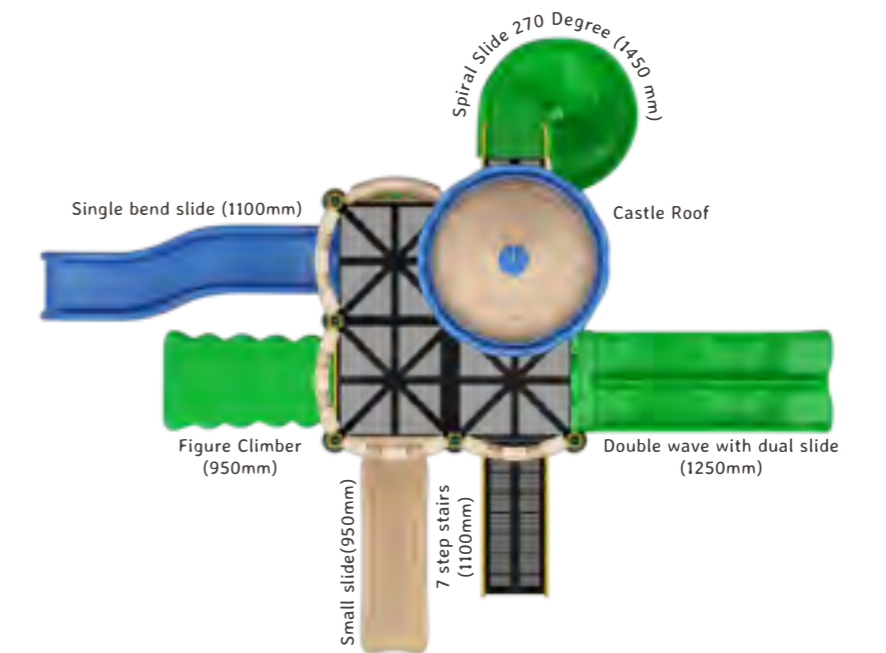

-  Hanging
-  Climbing
-  Gathering
-  Staircase
-  Sliding

Castellum

OK_C06

-  Hanging
-  Climbing
-  Gathering
-  Staircase
-  Sliding

Actual Dimensions (L x W x H) : 22' 0" X 22' 0" X 17' 0"
Recommended Area (L x W) : 30' 0" X 30' 0"
Age Group : 3-12 years
No. of Children : 8-10

Fortress

OK_C07

-  Hanging
-  Climbing
-  Gathering
-  Staircase
-  Sliding

Actual Dimensions (L x W x H) : 24' 0" X 20' 0" X 17' 0"
Recommended Area (L x W) : 34' 0" X 30' 0"
Age Group : 3-12 years
No. of Children : 7-10