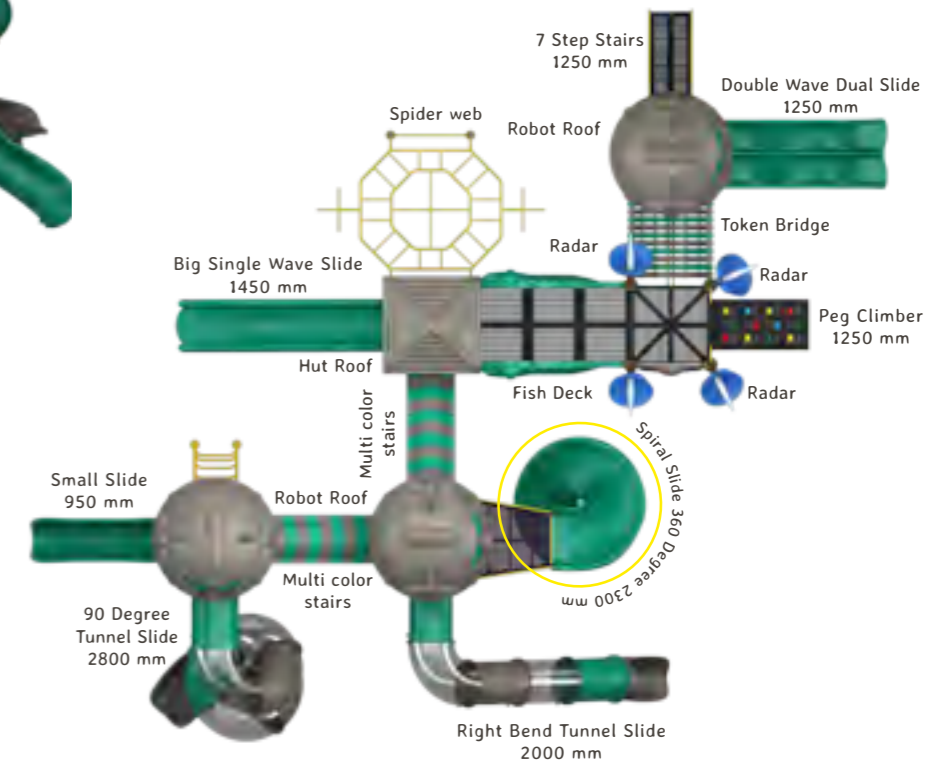

Sliding

Omega

OK_R12

Actual Dimensions (L x W x H) : 41' 0" X 35' 6" X 19' 0"
 Recommended Area (L x W) : 51' 0" X 45' 0"
 Age Group : 3-12 years
 No. of Children : 22-25

-  Hanging
-  Climbing
-  Gathering
-  Staircase
-  Sliding