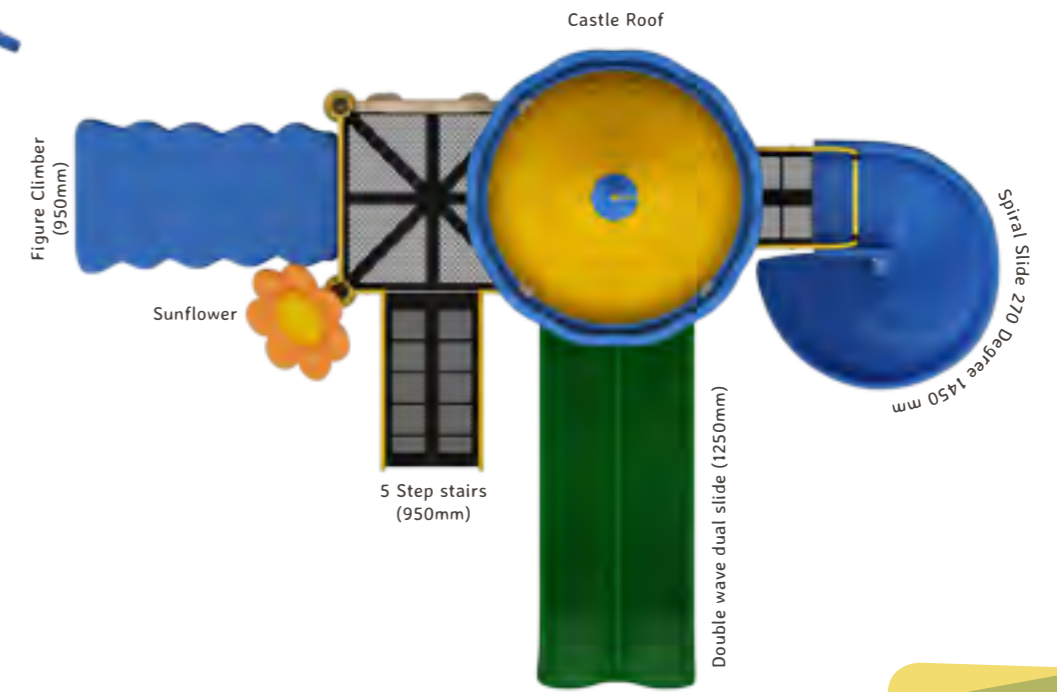

Fort

OK_C02

Actual Dimensions (L x W x H) : 21' 0" X 12' 0" X 17' 0"
Recommended Area (L x W) : 31' 0" X 22' 0"
Age Group : 3-12 years
No. of Children : 4-6

- Hanging
- Climbing
- Gathering
- Staircase
- Sliding