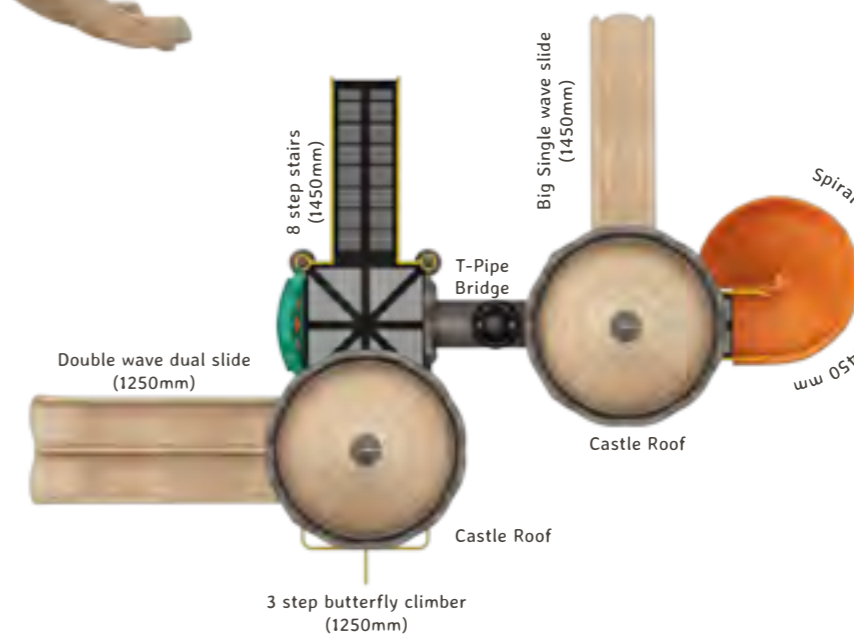

Manor

OK_C09

Actual Dimensions (L x W x H) : 26' 0" X 21' 0" X 17' 0"
Recommended Area (L x W) : 34' 0" X 29' 0"
Age Group : 3-12 years
No. of Children : 5-7

Hanging

Climbing

Gathering

Staircase

Sliding