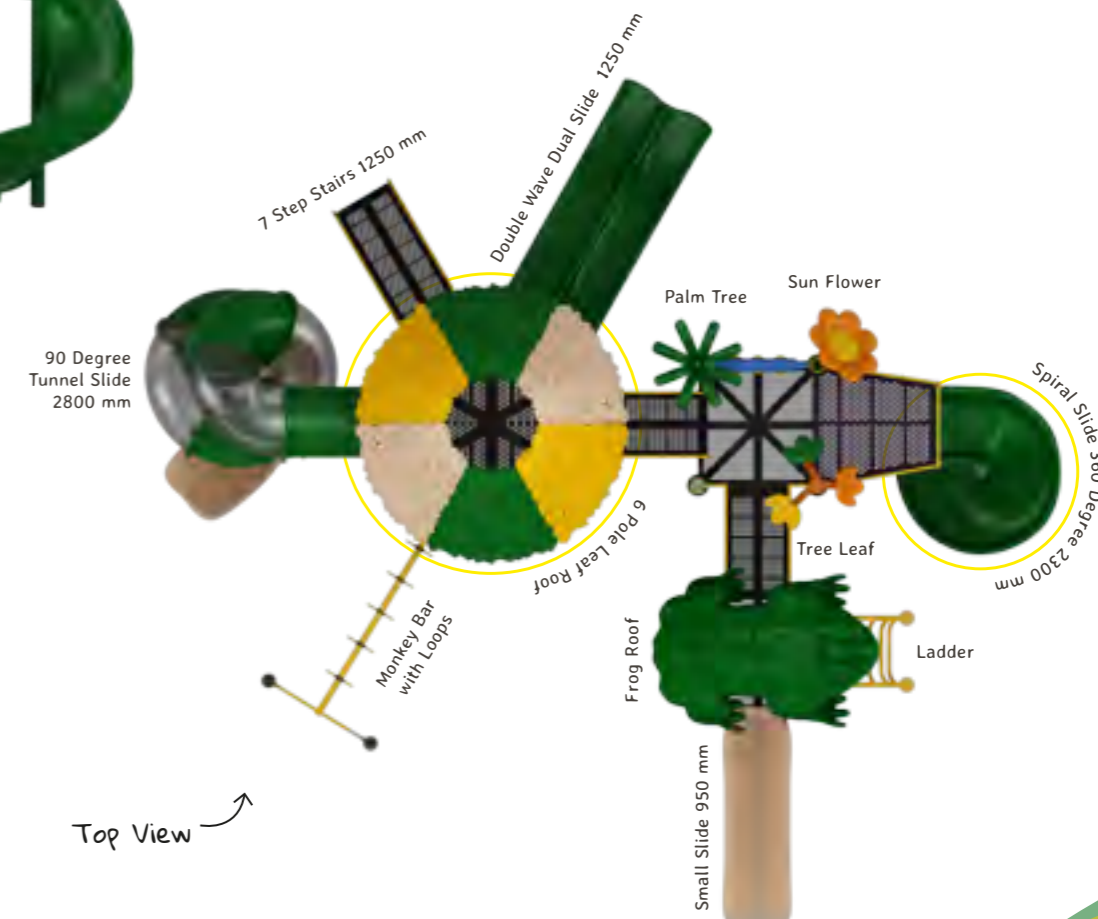

Meadow

OK_N12

Back View

Actual Dimensions (L x W x H) : 30' 0" X 27' 0" X 19' 0"
 Recommended Area (L x W) : 40' 0" X 37' 0"
 Age Group : 3-12 years
 No. of Children : 12-15

-  Hanging
-  Climbing
-  Gathering
-  Staircase
-  Sliding