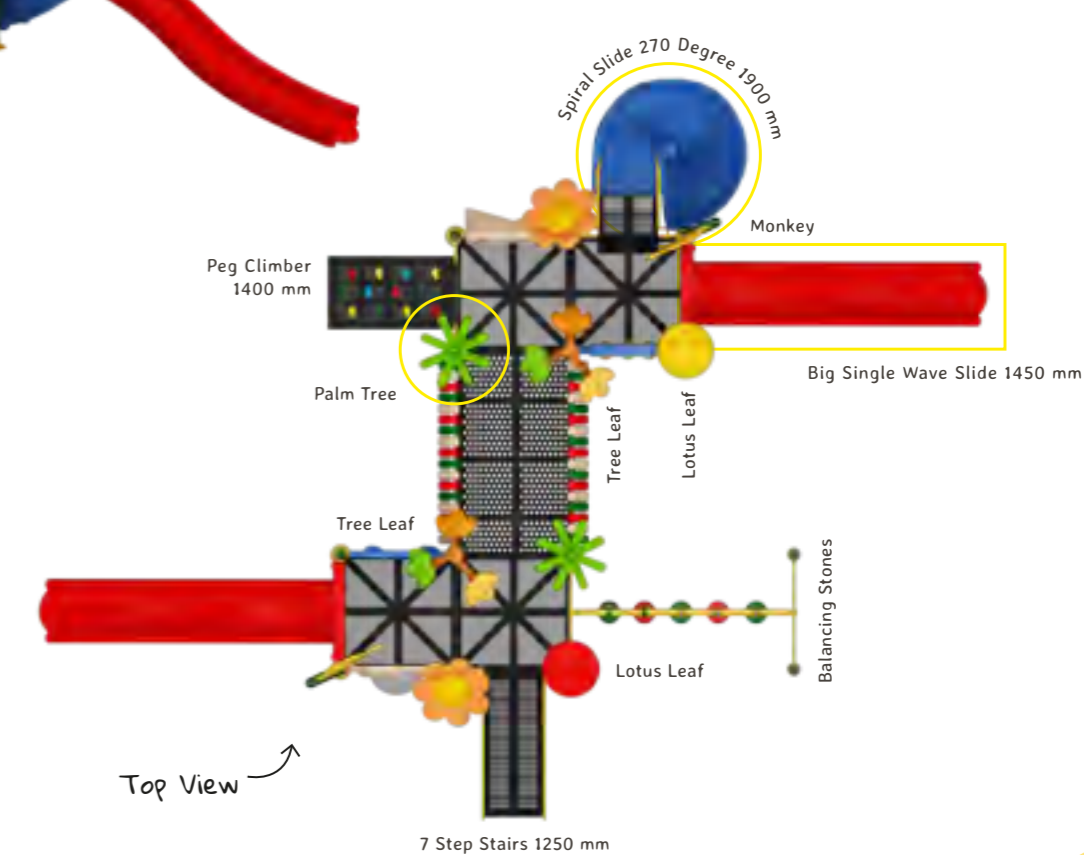

Top View

Farley

OK_N07

Back View

Actual Dimensions (L x W x H) : 32' 0" X 25' 0" X 12' 0"
 Recommended Area (L x W) : 42' 0" X 35' 0"
 Age Group : 3-12 years
 No. of Children : 8-10

-  Hanging
-  Climbing
-  Gathering
-  Staircase
-  Sliding

Top View

Genesis

OK_N08

Back View

Actual Dimensions (L x W x H) : 29' 0" X 24' 0" X 14' 0"
 Recommended Area (L x W) : 39' 0" X 34' 0"
 Age Group : 3-12 years
 No. of Children : 8-10

Hanging

Climbing

Gathering

Staircase

Sliding

Top View

Hazel

OK_N09

Back View

Actual Dimensions (L x W x H) : 30' 0" X 25' 0" X 13' 0"
 Recommended Area (L x W) : 40' 0" X 35' 0"
 Age Group : 3-12 years
 No. of Children : 10-12

-  Hanging
-  Climbing
-  Gathering
-  Staircase
-  Sliding