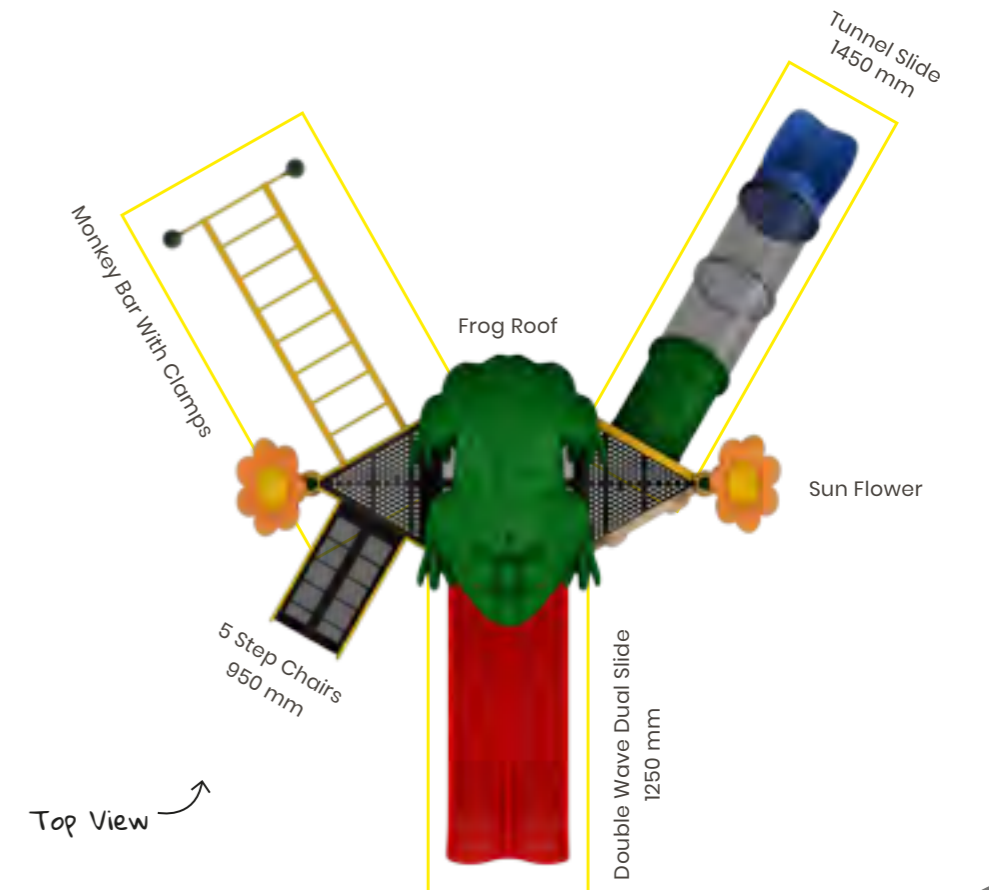

OK_N03

Back View

-  Hanging
-  Climbing
-  Gathering
-  Staircase
-  Sliding

Actual Dimensions (L x W x H) : 20' 0" X 19' 0" X 13' 0"
 Recommended Area (L x W) : 30' 0" X 29' 0"
 Age Group : 3-12 years
 No. of Children : 5-7