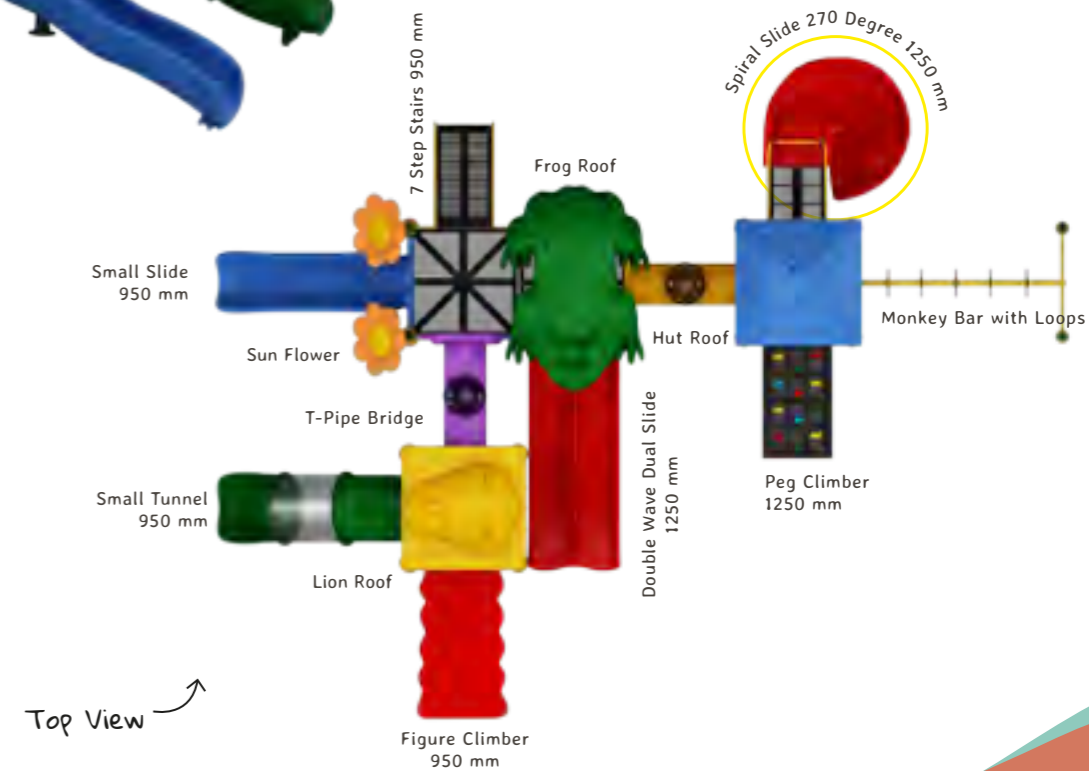

Staircase

Sliding

Top View

Hazel

OK_N09

Back View

Actual Dimensions (L x W x H) : 30' 0" X 25' 0" X 13' 0"
 Recommended Area (L x W) : 40' 0" X 35' 0"
 Age Group : 3-12 years
 No. of Children : 10-12

-  Hanging
-  Climbing
-  Gathering
-  Staircase
-  Sliding

Irmak

OK_N10

Back View

-  Hanging
-  Climbing
-  Gathering
-  Staircase
-  Sliding

Actual Dimensions (L x W x H) : 33' 0" X 33' 0" X 14' 0"
 Recommended Area (L x W) : 43' 0" X 43' 0"
 Age Group : 3-12 years
 No. of Children : 10-12