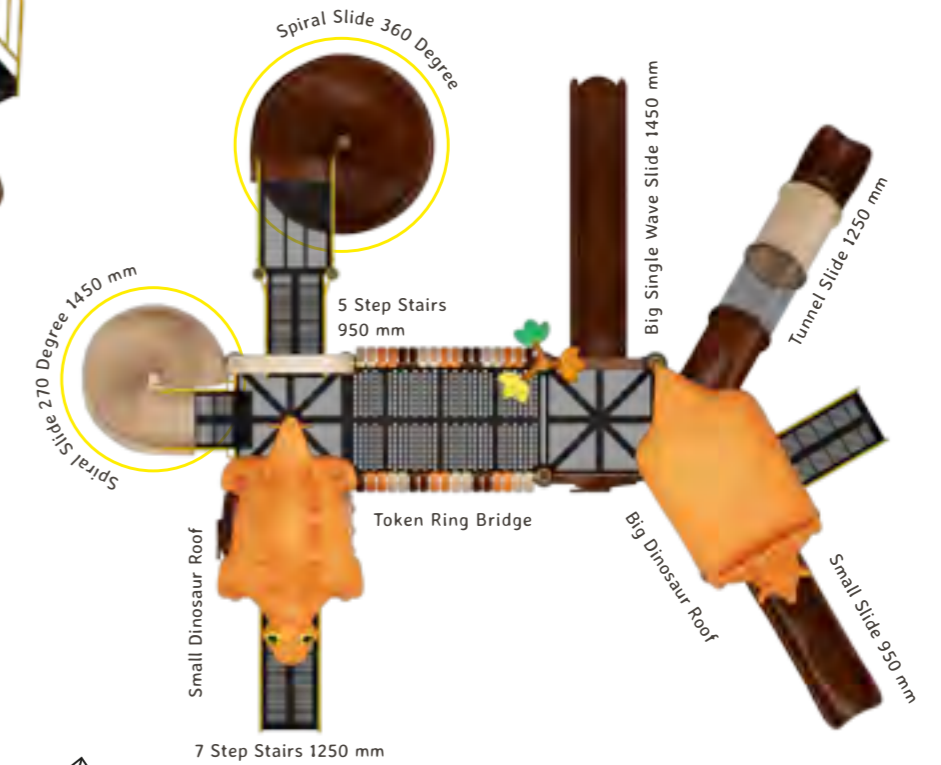

Staircase

Sliding

Actual Dimensions (L x W x H) : 28' 0" X 24' 0" X 14' 0"

Recommended Area (L x W) : 38' 0" X 34' 0"

Age Group : 3-12 years

No. of Children : 8-10

Top View

Tricero