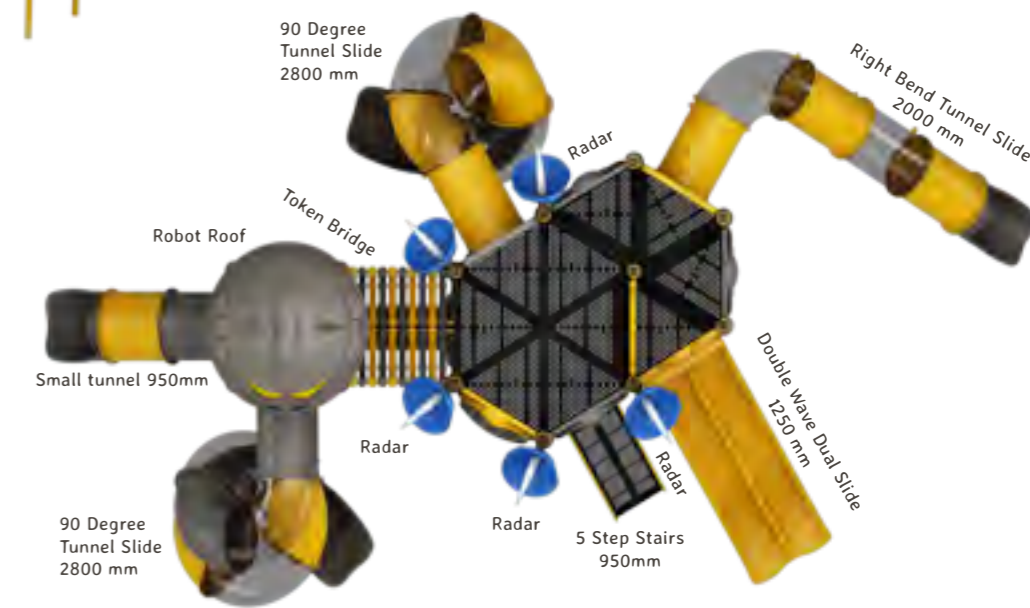

Kronos

OK_R10

Top View

Actual Dimensions (L x W x H) : 37' 0" X 21' 0" X 19' 0"
Recommended Area (L x W) : 47' 0" X 31' 0"
Age Group : 3-12 years
No. of Children : 10-12

Hanging

Climbing

Gathering

Staircase

Sliding