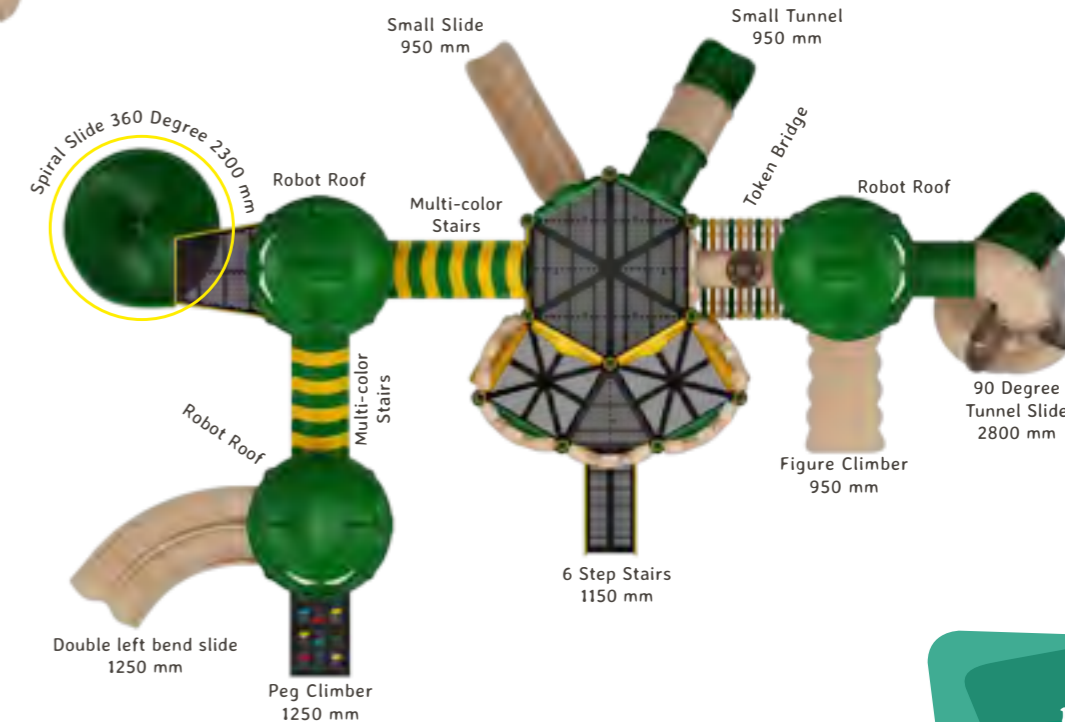

Kronos

OK_R10

Top View

Actual Dimensions (L x W x H) : 37' 0" X 21' 0" X 19' 0"
 Recommended Area (L x W) : 47' 0" X 31' 0"
 Age Group : 3-12 years
 No. of Children : 10-12

Hanging

Climbing

Gathering

Staircase

Sliding

Virtual

OK_R11

Actual Dimensions (L x W x H) : 37' 0" X 21' 0" X 19' 0"
Recommended Area (L x W) : 47' 0" X 31' 0"
Age Group : 3-12 years
No. of Children : 10-12

Hanging

Climbing

Gathering

Staircase

Sliding

Omega

OK_R12

Actual Dimensions (L x W x H) : 41' 0" X 35' 6" X 19' 0"
 Recommended Area (L x W) : 51' 0" X 45' 0"
 Age Group : 3-12 years
 No. of Children : 22-25

-  Hanging
-  Climbing
-  Gathering
-  Staircase
-  Sliding

Galaxina

OK_R13

-  Hanging
-  Climbing
-  Gathering
-  Staircase
-  Sliding

Actual Dimensions (L x W x H) : 35' 0" X 31' 0" X 19' 0"
 Recommended Area (L x W) : 45' 0" X 41' 0"
 Age Group : 3-12 years
 No. of Children : 15-18