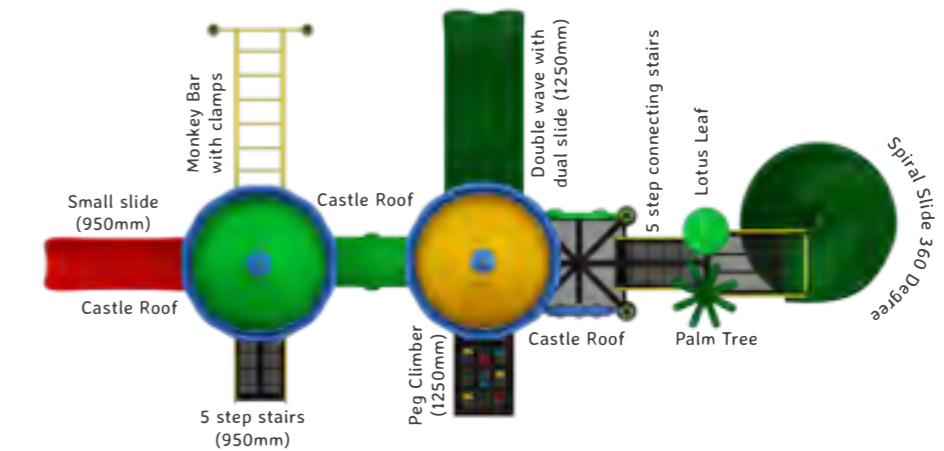

Esatate

OK_C08

Actual Dimensions (L x W x H) : 26' 0" X 22' 0" X 17' 0"
Recommended Area (L x W) : 35' 0' X 32' 0"
Age Group : 3-12 years
No. of Children : 8-10

-  Hanging
-  Climbing
-  Gathering
-  Staircase
-  Sliding

Manor

OK_C09

Actual Dimensions (L x W x H) : 26' 0" X 21' 0" X 17' 0"
Recommended Area (L x W) : 34' 0" X 29' 0"
Age Group : 3-12 years
No. of Children : 5-7

Hanging

Climbing

Gathering

Staircase

Sliding

Cortege

OK_C10

Actual Dimensions (L x W x H) : 33' 0" X 16' 0" X 17' 0"
 Recommended Area (L x W) : 43' 0" X 25' 0"
 Age Group : 3-12 years
 No. of Children : 6-8

-  Hanging
-  Climbing
-  Gathering
-  Staircase
-  Sliding

Alcazar

OK_C11

-  Hanging
-  Climbing
-  Gathering
-  Staircase
-  Sliding

Actual Dimensions (L x W x H) : 36' 0" X 28' 0" X 19' 0"
 Recommended Area (L x W) : 43' 0" X 38' 0"
 Age Group : 3-12 years
 No. of Children : 12-15