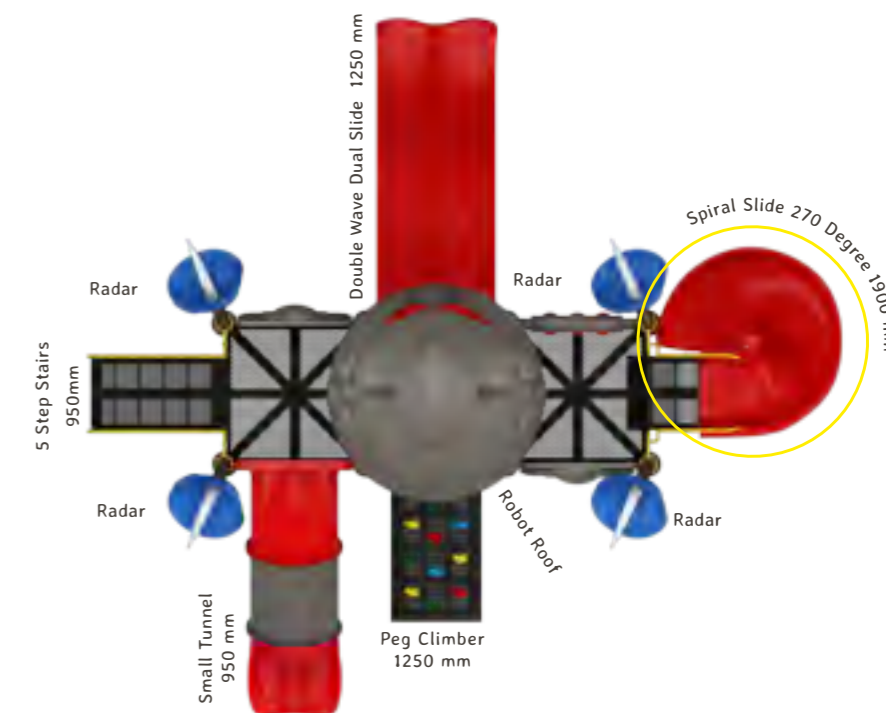

Speedy

OK_R02

- Hanging
- Climbing
- Gathering
- Staircase
- Sliding

Actual Dimensions (L x W x H) : 22' 0" X 18' 0" X 14' 0"
Recommended Area (L x W) : 32' 0" X 28' 0"
Age Group : 3-12 years
No. of Children : 6-8