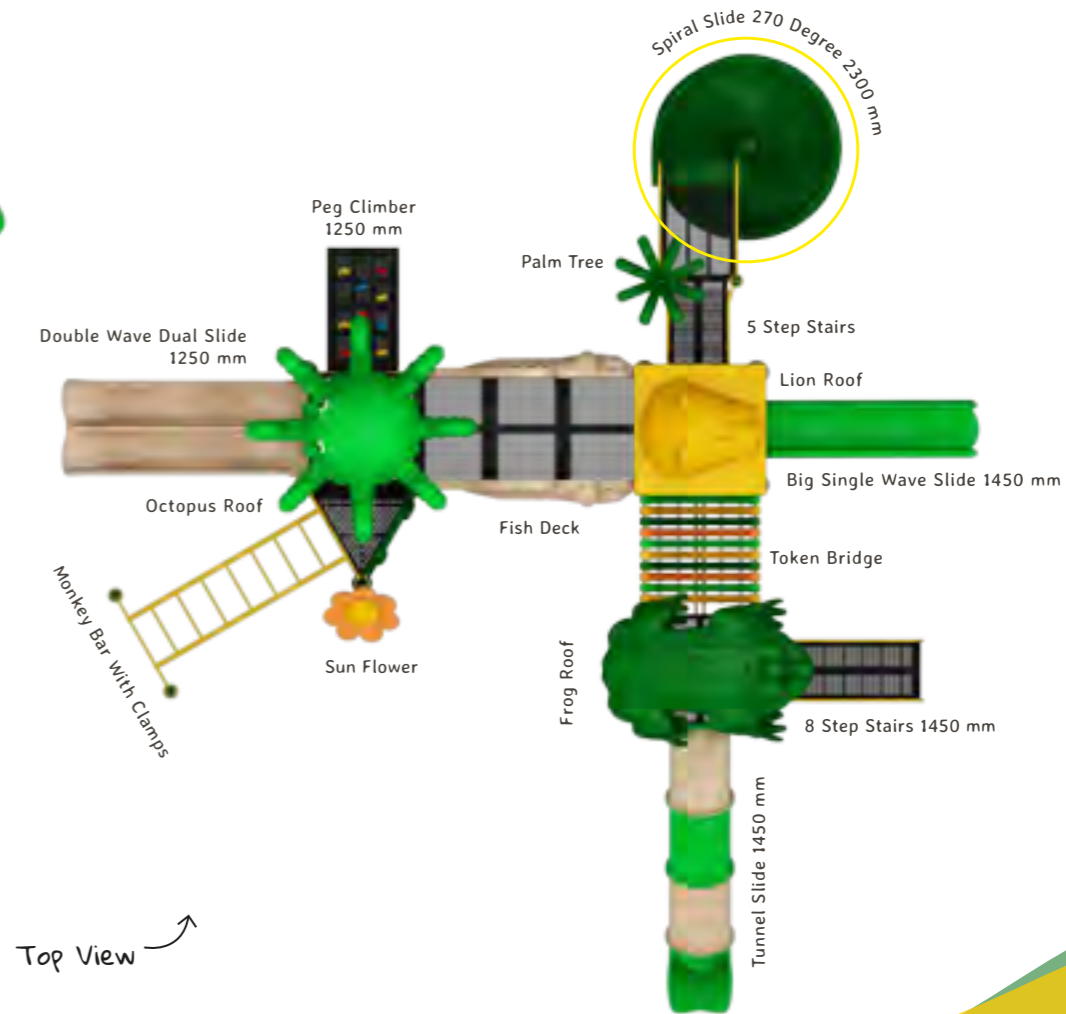

Staircase

Sliding

Top View

Hazel

OK_N09

Back View

Actual Dimensions (L x W x H) : 30' 0" X 25' 0" X 13' 0"
 Recommended Area (L x W) : 40' 0" X 35' 0"
 Age Group : 3-12 years
 No. of Children : 10-12

-  Hanging
-  Climbing
-  Gathering
-  Staircase
-  Sliding

Irmak

OK_N10

Back View

-  Hanging
-  Climbing
-  Gathering
-  Staircase
-  Sliding

Actual Dimensions (L x W x H) : 33' 0" X 33' 0" X 14' 0"
 Recommended Area (L x W) : 43' 0" X 43' 0"
 Age Group : 3-12 years
 No. of Children : 10-12

Meadow

OK_N12

Back View

Actual Dimensions (L x W x H) : 30' 0" X 27' 0" X 19' 0"
 Recommended Area (L x W) : 40' 0" X 37' 0"
 Age Group : 3-12 years
 No. of Children : 12-15

-  Hanging
-  Climbing
-  Gathering
-  Staircase
-  Sliding