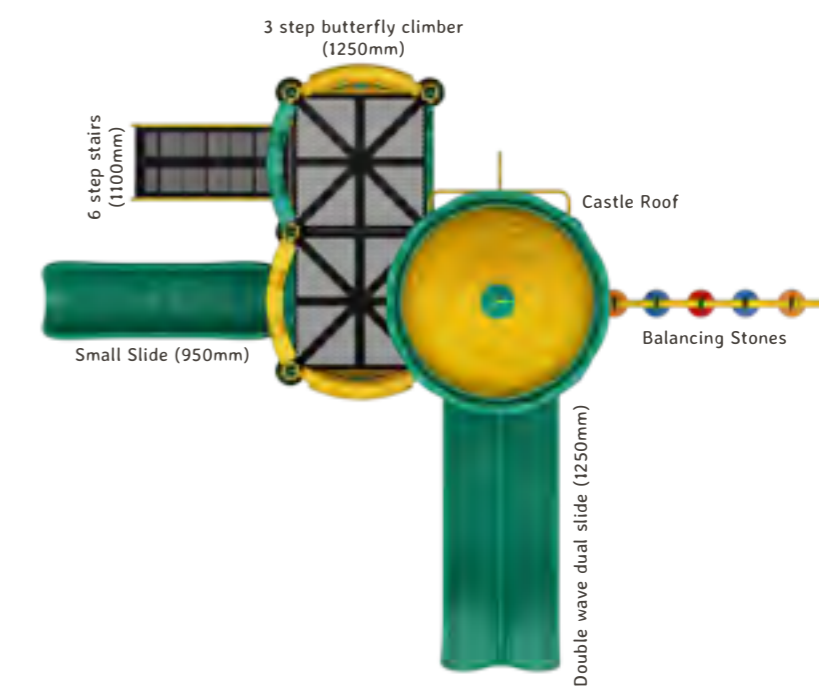

Tower

OK_C04

- Hanging
- Climbing
- Gathering
- Staircase
- Sliding

Actual Dimensions (L x W x H) : 22' 0" X 16' 0" X 17' 0"
Recommended Area (L x W) : 30' 0" X 24' 0"
Age Group : 3-12 years
No. of Children : 6-9